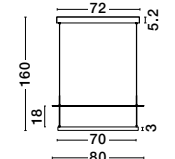

DIONA
— 9580571