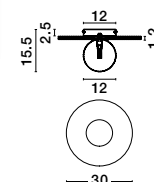

—
D: 30
H: 185 cm

IDOR

— 9501253

White Marble & Opal Glass
Sandy Black Base
LED G9 · 1x5 Watt
100-240 Volt
IP20

BULB EXCLUDED

—
D: 30
H: 185 cm

IDOR
— 9501250

GL 95012501