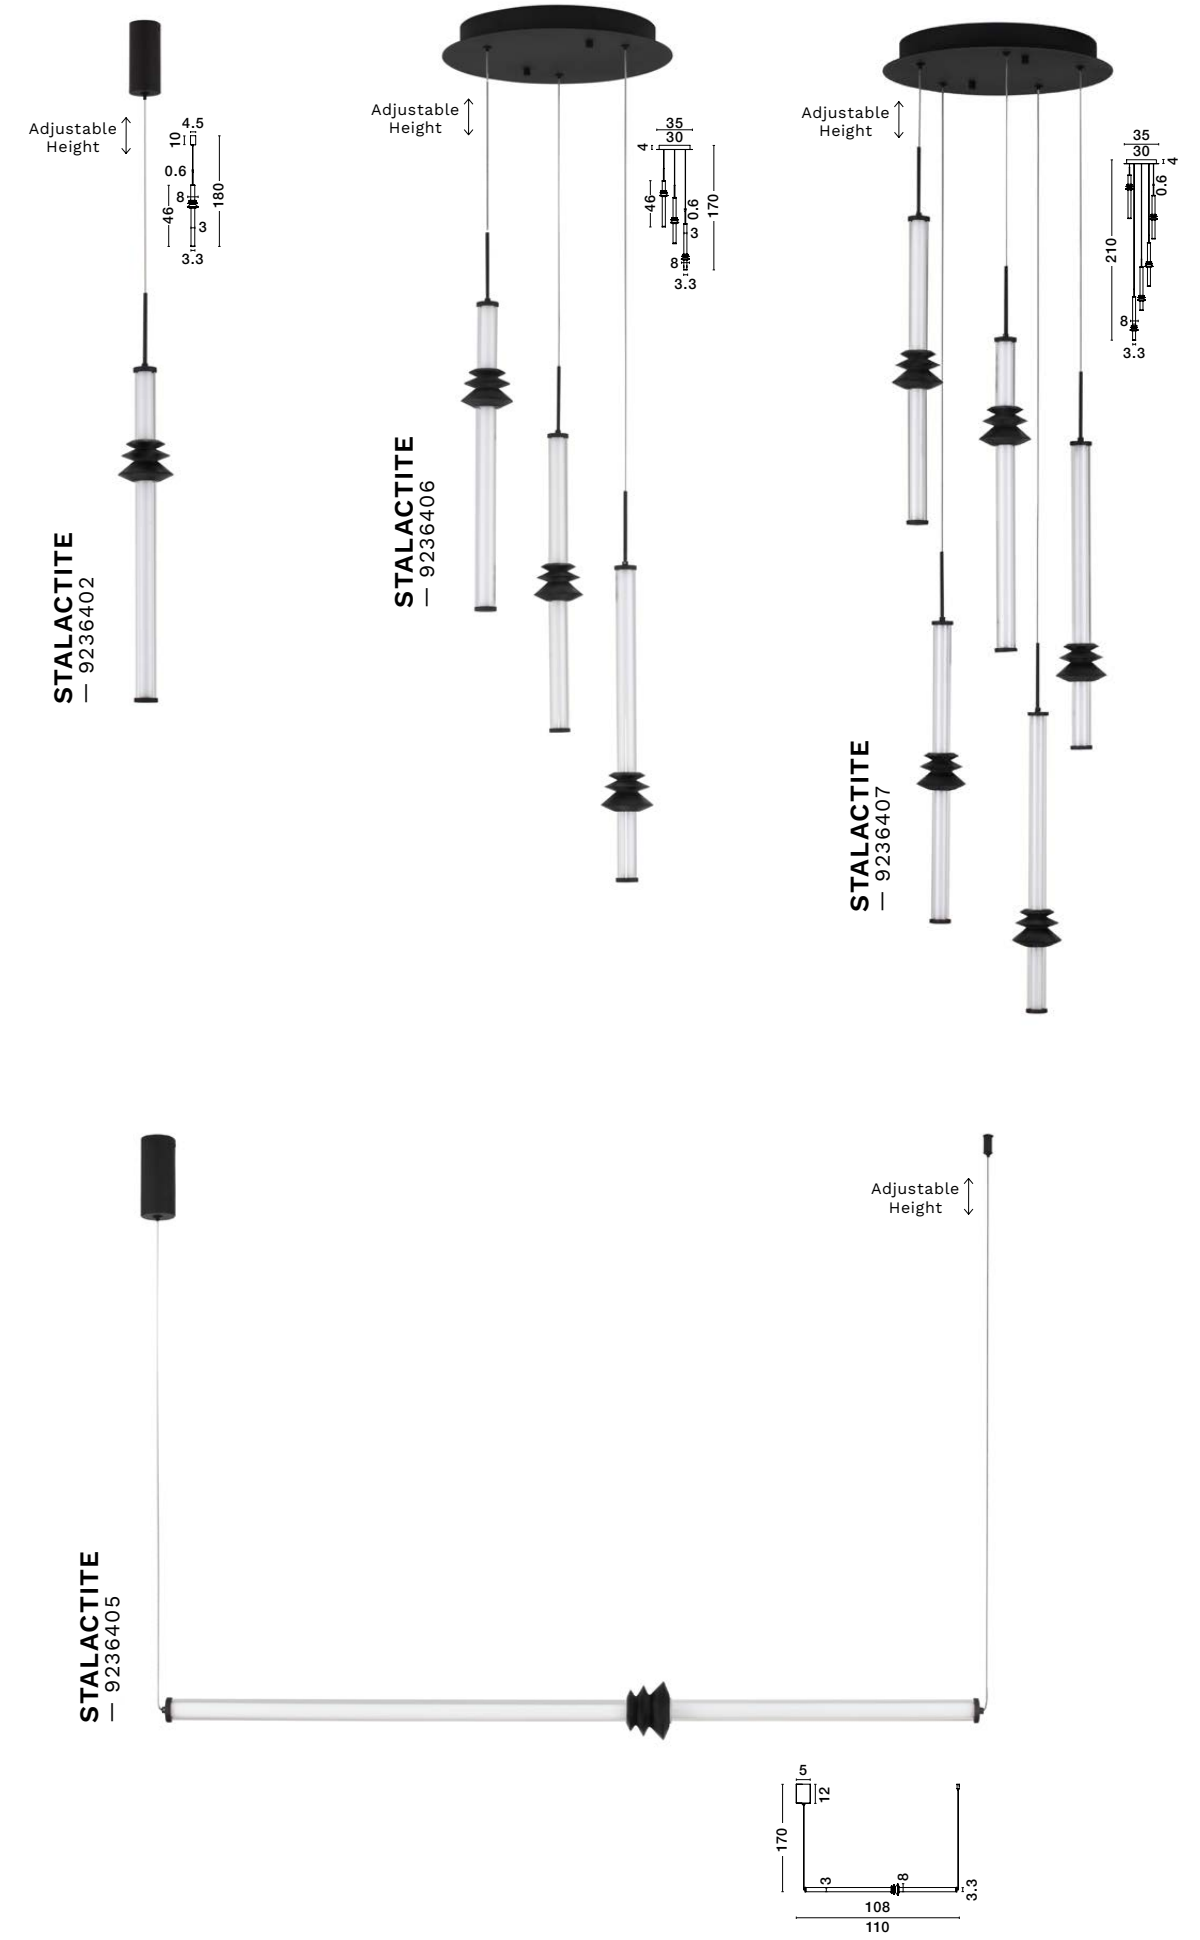

STALACTITE
— 9236407

[Triac Dimmable]
Sandy Black
Aluminium & Acrylic
Black Artificial
Ceramic
LED · 32 Watt
220-240Volt
2306Lm · 3000K
IP20
—
D: 35
H: 210 cm