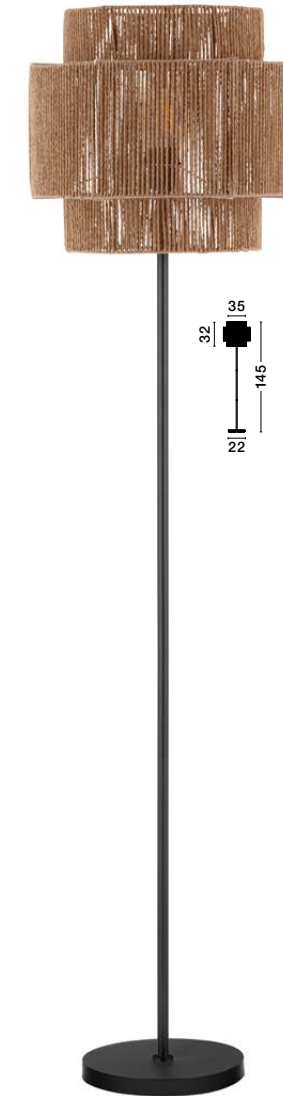

LITO
— 9001081

Sandy Black Metal
& Straw Shade
LED E27 · 1x12 Watt
100-240 Volt
IP20

BULB EXCLUDED
Switch On/Off
Cable Length 180 cm

—
D: 35
H: 145 cm

LITO
— 9001081