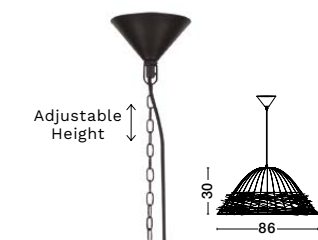

NATU
— 9586513

Natural Seagrass
Black Fabric Wire
& Base
LED E27 · 1x12 Watt
100-240 Volt
IP20

BULB EXCLUDED

D: 86
H¹: 30
H²: 200 cm

NATU
— 9586515

Natural Seagrass
Black Fabric Wire
& Base
LED E27 · 1x12 Watt
100-240 Volt
IP20

BULB EXCLUDED

D: 65
H¹: 28
H²: 200 cm