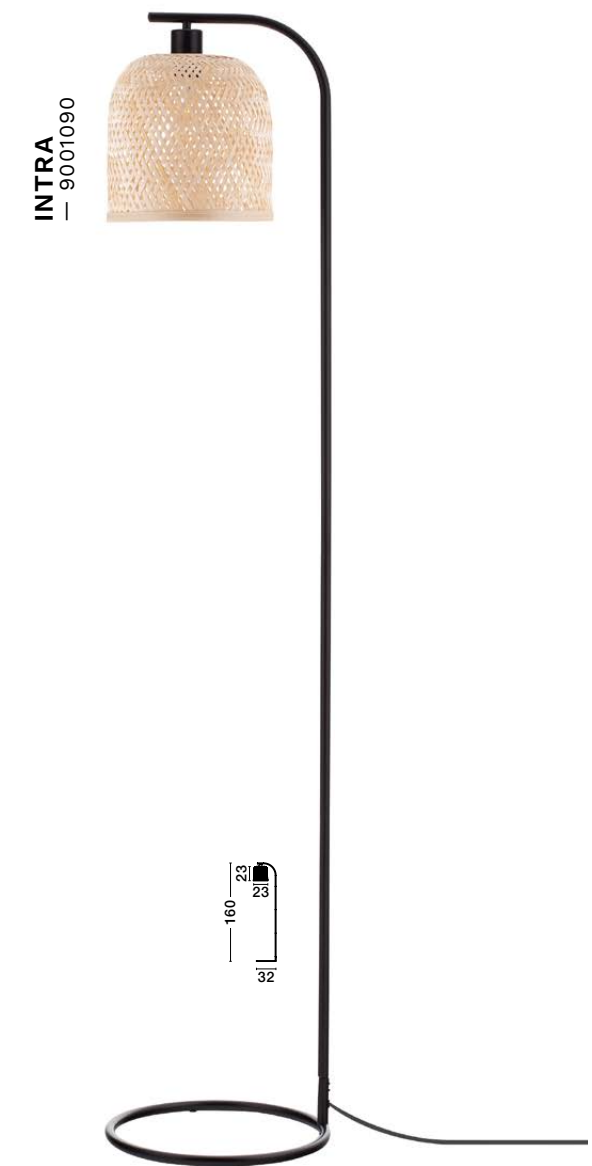

INTRA
— 9001090