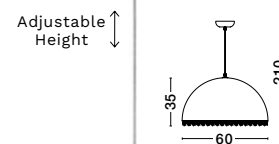

LALU
— 9620168

Fibre Glass
Sandy White Base
LED E27 · 1x12 Watt
100-240 Volt
IP20

BULB EXCLUDED

—
D: 40
H: 250 cm

LALU
— 9620168