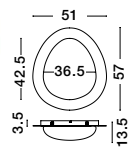

NIMBUS
— 9030648

[Triac Dimmable]
Wood Finishing
Steel, Aluminium
& Acrylic
LED · 21 Watt
220-240Volt
1571Lm · 3000K
IP20

L: 47
W: 42.5
H: 11.5 cm

NIMBUS
— 9030647