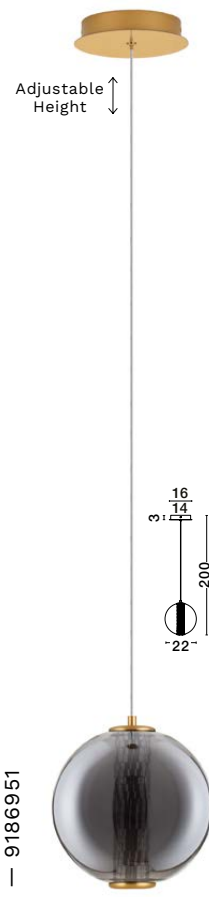

—
D: 22
H: 200 cm

NAVI
— 9186951

NAVI
— 9186952

Brass Gold Metal
& Smoky Gray Glass
LED · 20 Watt
220-240Volt
2601Lm · 3000K
IP20

—
D1: 17, D2: 22, D3: 25.5
H: 200 cm

NAVI
— 9186952

NAVI
— 9186953

Brass Gold Metal
& Smoky Gray Glass
LED · 27 Watt
220-240Volt
3201Lm · 3000K
IP20