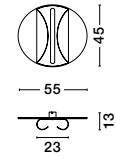

VALENTIN
— 9030646