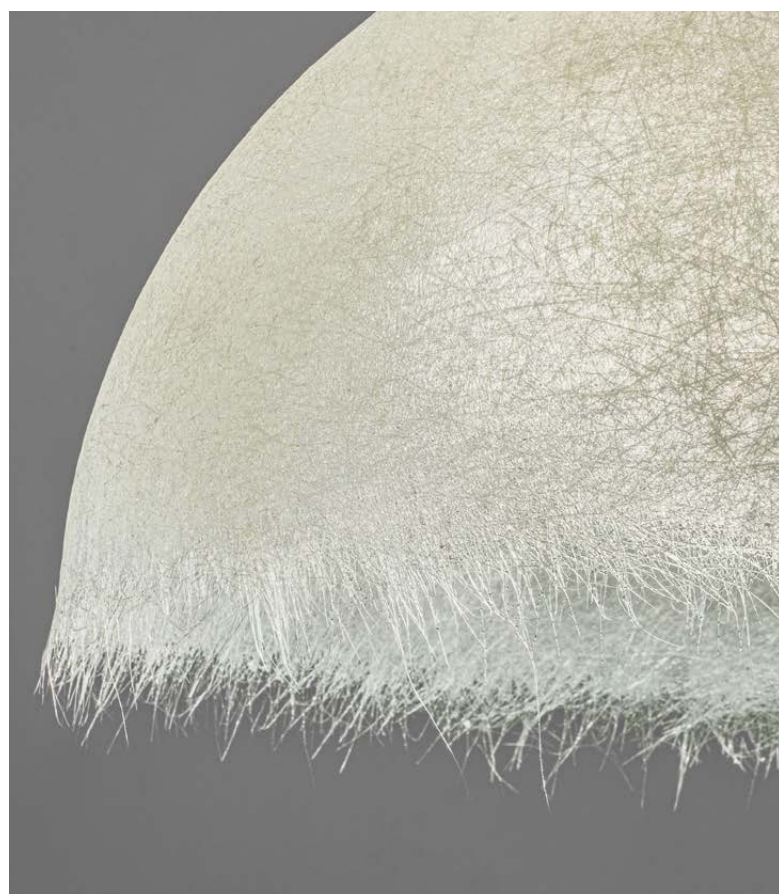

LALU
— 9620168

Fibre Glass
Sandy White Base
LED E27 · 1x12 Watt
100-240 Volt
IP20

BULB EXCLUDED

—
D: 40
H: 250 cm

LALU
— 9620169