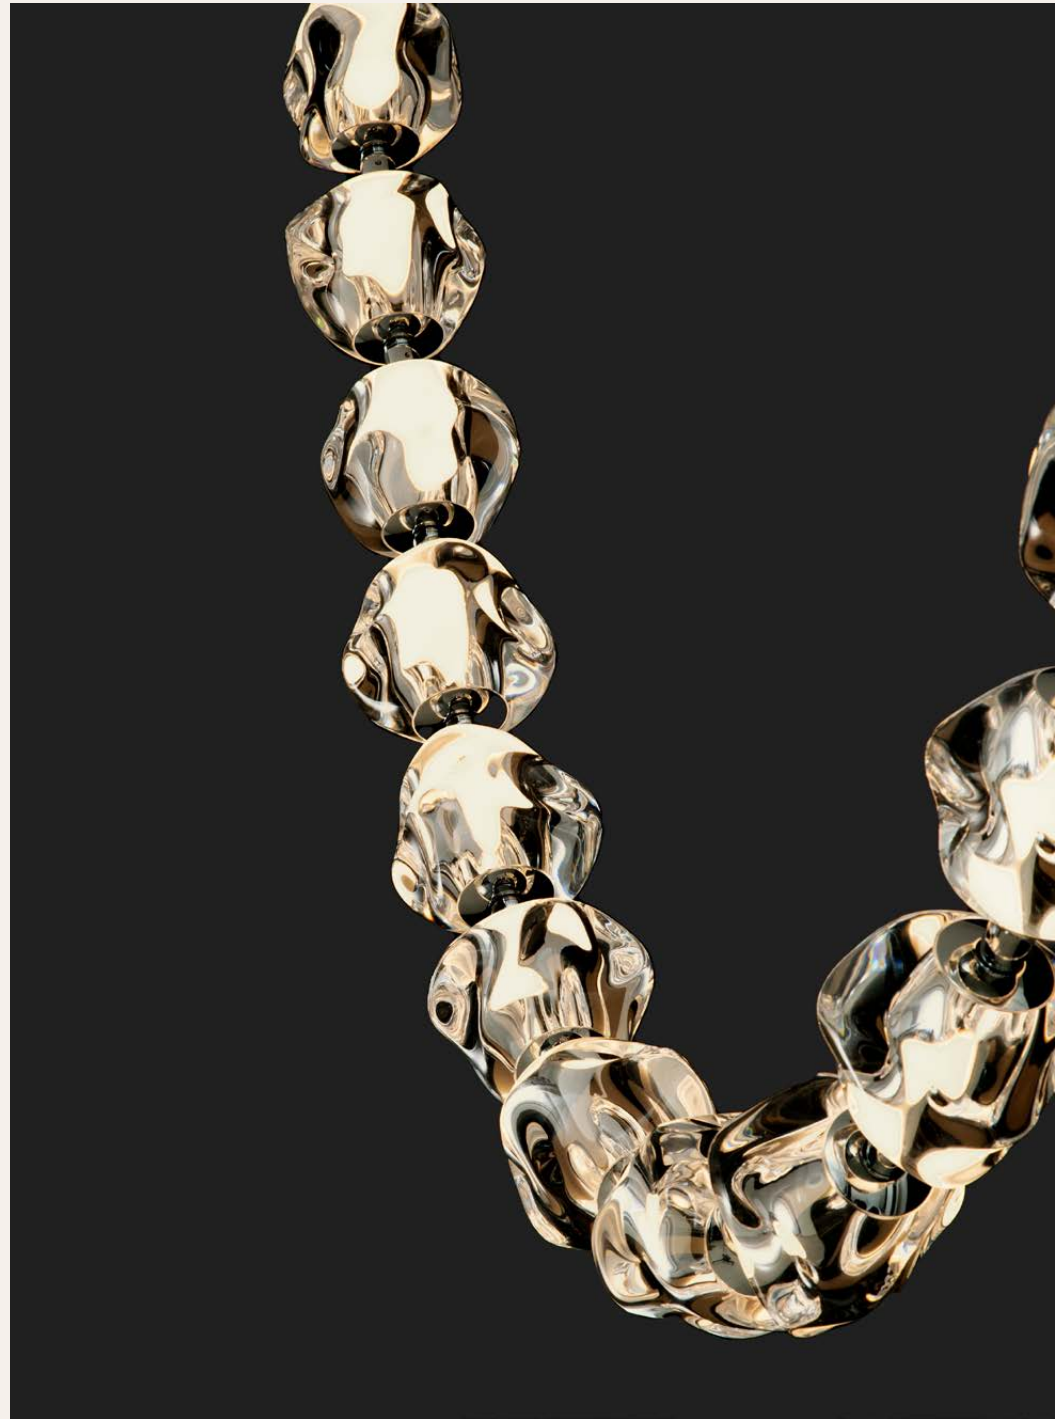

573 | ISON

575 | ALMA

575 | ALMA

578 | AMECY

578 | AMECY

decorative

Suspension

our stylish suspension lights add a touch of elegance and practicality to any space — a key feature in modern interiors. They provide both ambient and task lighting, illuminating areas for dining, gathering, and other activities, bringing sophistication and practicality to any space