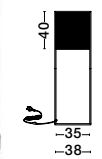

—
D: 38
H: 150 cm

ERTO
— 9001119

DECORATIVE | 377

Ceiling

our ceiling lamps bring a touch of natural elegance, offering ambient lighting that blends seamless functionality with artisanal craftsmanship. Paired with our modern wall lights, they create a warm, layered illumination that transforms any space into a cozy and stylish environment