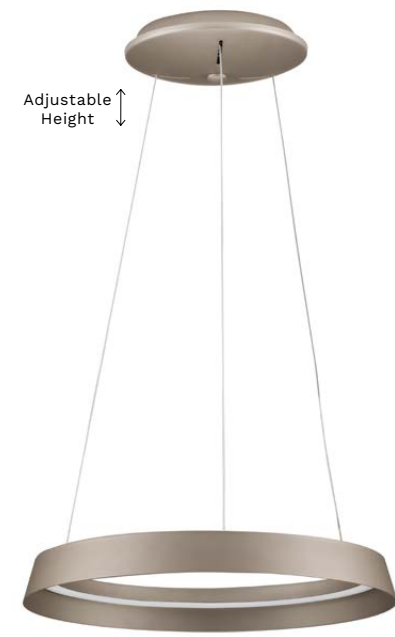

ORMI
— 9030520