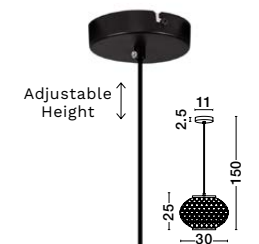

ASMA
— 9001114

Rattan & Sandy
Black Steel Base
LED E27 · 1x12 Watt
100-240 Volt
IP20

BULB EXCLUDED

—
D: 20
H: 150 cm

ASMA
— 9001115

Rattan & Sandy
Black Steel Base
LED E27 · 1x12 Watt
100-240 Volt
IP20

BULB EXCLUDED

—
D: 30
H: 150 cm

ASMA
— 9001116

Rattan & Sandy
Black Steel Base
LED E27 · 1x12 Watt
100-240 Volt
IP20

BULB EXCLUDED

—
D: 25
H: 150 cm

ASMA
— 9001116