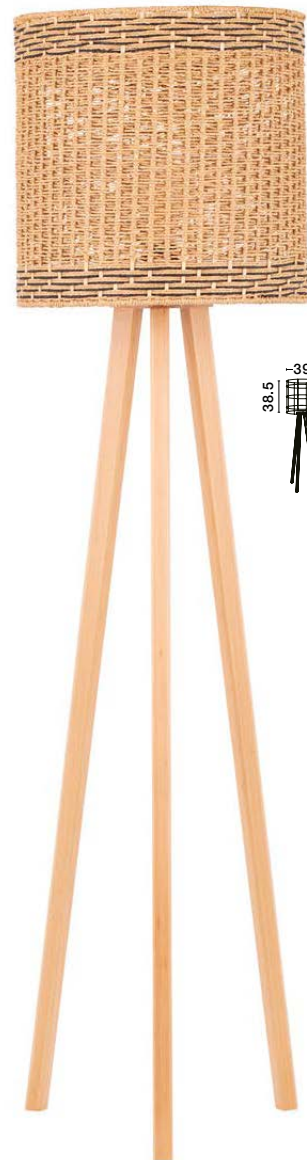

PLETTE
— 9586528

Dried Water Hyacinth
Natural Wood Base
Black Fabric Wire
LED E27 · 1x12 Watt
100-240 Volt
IP20

BULB EXCLUDED
Cable Length: 350 cm
Switch On/Off

—
D: 39
H¹: 38.5
H²: 165 cm

PLETTE
— 9586528