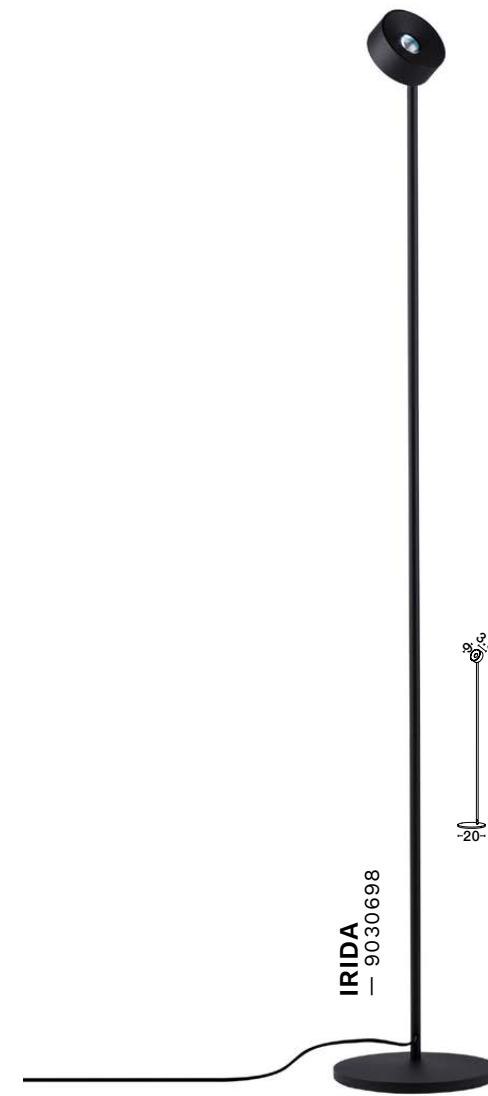

IRIDA
— 9030698

[Dimmable Switch]
Sandy Black
Aluminium,
Stainless Steel
LED · 10 Watt
220-240Volt
700Lm · 3000K
IP20
Cable Length 250 cm
Lens Included

—
D: 20
H: 121 cm