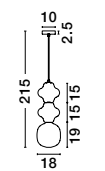

CLIO
— 9009115

Green Ceramic & Opal Glass
Matt White Metal Base
LED E14 · 1x5 Watt
100-240 Volt
IP20
BULB EXCLUDED
—
D: 18
H: 215 cm