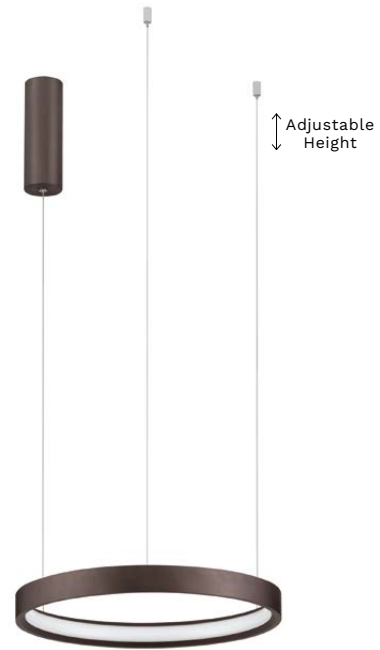

DOBI
— 9030643

PERRINE
— 9345647

[Triac Dimmable]
Brushed
Brown Coffee
Aluminium
& Silicone
LED · 22 Watt
2552Lm · 3000K
IP20

D: 40
H: 150 cm

PERRINE
— 9345647

PERRINE
— 9345648

PERRINE
— 9345648

[Triac Dimmable]
Brushed
Brown Coffee
Aluminium
& Silicone
LED · 40 Watt
3326Lm · 3000K
IP20