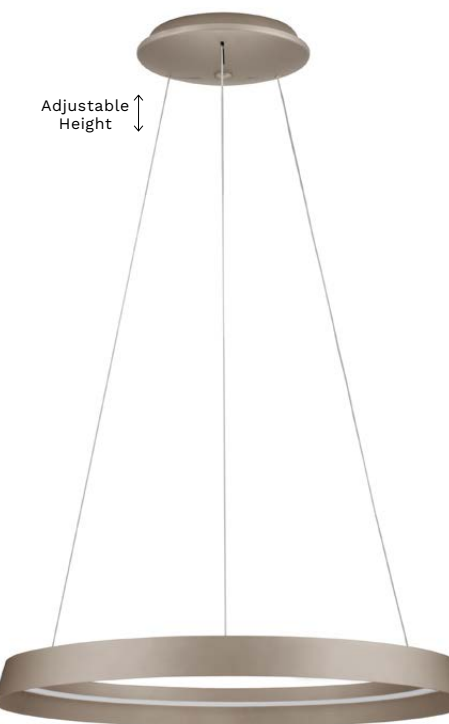

—
D: 60
H: 150 cm

ORMI
— 9030928

[Triac Dimmable]
Brushed Coffee
Metal & Acrylic
LED · 52 Watt
220-240Volt
3717Lm · IP20
2700-4000K
CCT Dip Switch

—
D: 60
H: 150 cm

ORMI
— 9030518

[Triac Dimmable]
Sandy White
Aluminium & Acrylic
LED · 38 Watt
220-240Volt
2564Lm · IP20
2700-3000K
CCT Dip Switch