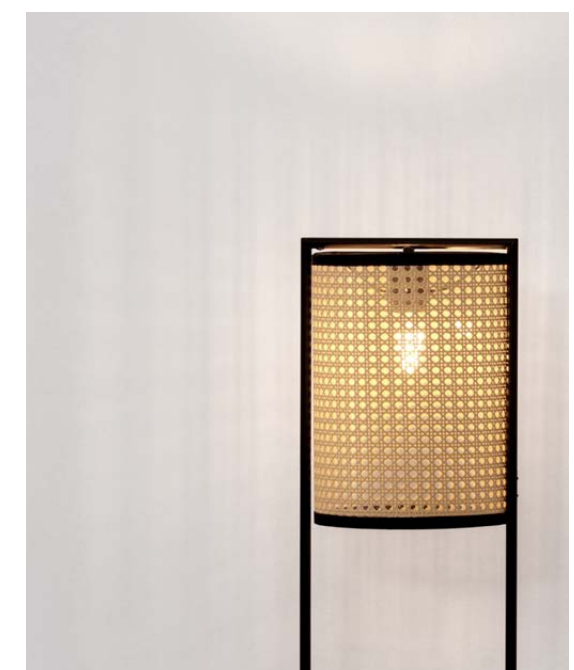

—
D: 38
H: 150 cm

ERTO
— 9001119

DECORATIVE | 377

Ceiling

our ceiling lamps bring a touch of natural elegance, offering ambient lighting that blends seamless functionality with artisanal craftsmanship. Paired with our modern wall lights, they create a warm, layered illumination that transforms any space into a cozy and stylish environment