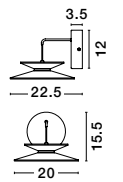

MORFI
— 9416952

[Triac Dimmable]
Sandy Black Metal
& Gold Acrylic
LED · 25 Watt
220-240 Volt
800Lm · 3000K
IP20

—
L: 132
W: 20
H: 161 cm

MORFI
— 9416953

[Triac Dimmable]
Sandy Black Metal
& Gold Acrylic
LED · 5 Watt
220-240 Volt
165Lm · 3000K
IP20

—
D: 20
W: 22.5
H: 15.5 cm