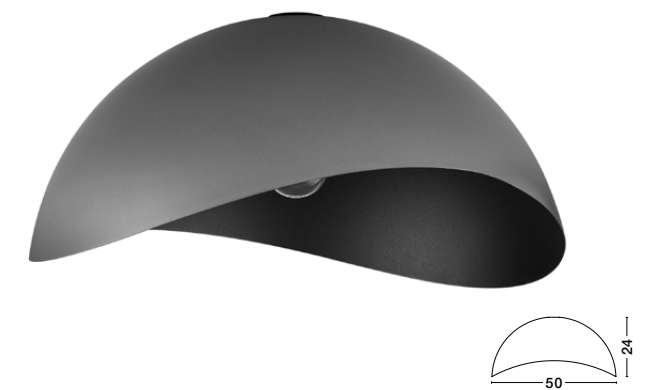

OPSI
— 9695299

Sandy White
Metal
LED E27 · 1x12 Watt
100-240Volt
IP20

BULB EXCLUDED

—
D: 50
H: 24 cm

OPSI
— 9695299

Sandy Black
Metal
LED E27 · 1x12 Watt
100-240Volt
IP20

BULB EXCLUDED

—
D: 50
H: 24 cm

OPSI
— 9695303

Sandy White
Metal
LED E27 · 1x12 Watt
100-240Volt
IP20

BULB EXCLUDED

—
D: 40
H: 20 cm

OPSI
— 9695304

Sandy Black
Metal
LED E27 · 1x12 Watt
100-240Volt
IP20

BULB EXCLUDED

—
D: 40
H: 20 cm

OPSI
— 9695306

Sandy White
Metal
LED E27 · 1x12 Watt
100-240Volt
IP20

BULB EXCLUDED

—
D: 30
H: 15 cm

OPSI
— 9695307

Sandy Black
Metal
LED E27 · 1x12 Watt
100-240Volt
IP20

BULB EXCLUDED

—
D: 30
H: 15 cm