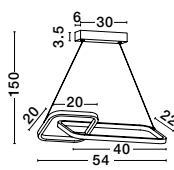

IMAR
— 9001107