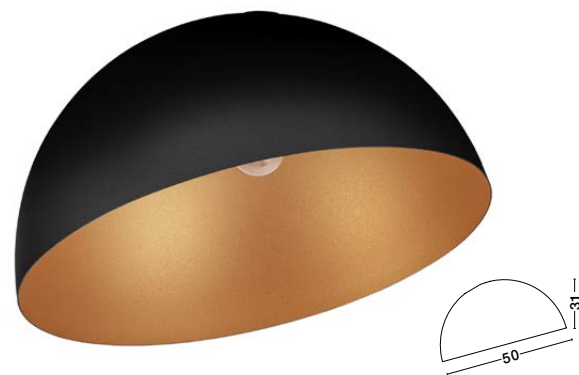

BULB EXCLUDED

—
D: 50
H: 31 cm

ONIA
— 9695314

ONIA
— 9695311

ONIA
— 9695308

ONIA
— 9695314

Sandy Black
& Inner Gold Metal
LED E27 · 1x12 Watt
100-240Volt
IP20

BULB EXCLUDED