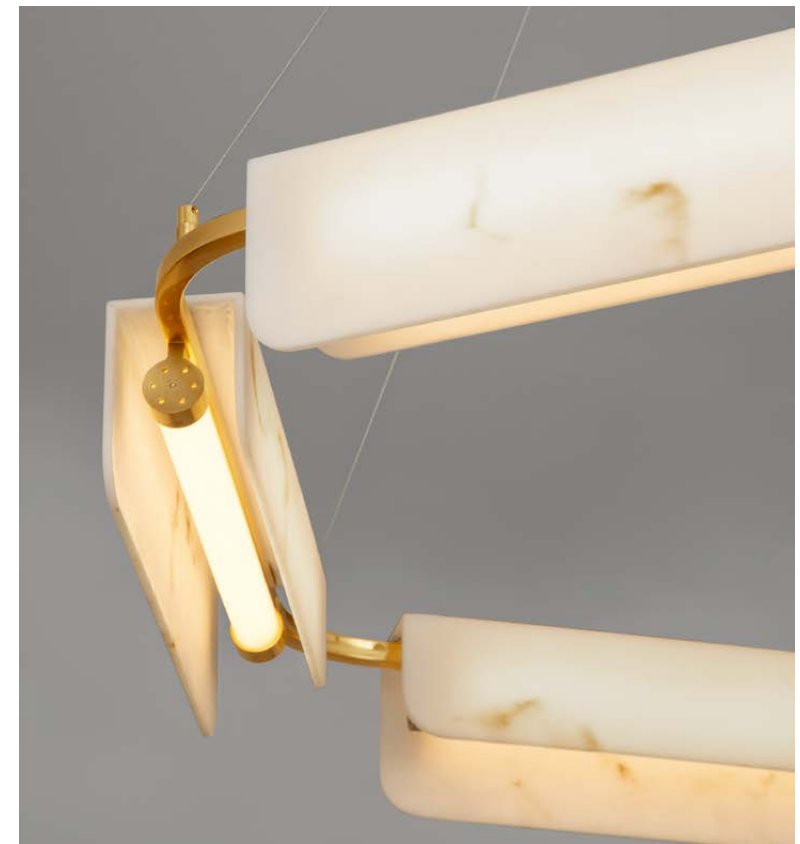

[Dimming With Remote]
Brass Gold
Aluminium
& Structured Acrylic
LED · 68 Watt
220-240 Volt
5637Lm · 3000K
IP20
Included Remote
Control

—
D: 95
H: 150 cm

OFELIA
— 9186935

AIDER
— 9019758

AIDER
— 9019758

[Triac Dimmable]
Brass Gold Steel,
Aluminium
Imitated Alabaster
LED · 34 Watt
220-240Volt
2146Lm · 3000K
IP20
—
D: 63
H: 130 cm

AIDER
— 9019759

AIDER
— 9019759

[Triac Dimmable]
Brass Gold Steel,
Aluminium
Imitated Alabaster
LED · 45 Watt
220-240Volt
2707Lm · 3000K
IP20
—
D: 93
H: 130 cm

AIDER
— 9019760

AIDER
— 9019745

AIDER
— 9019744