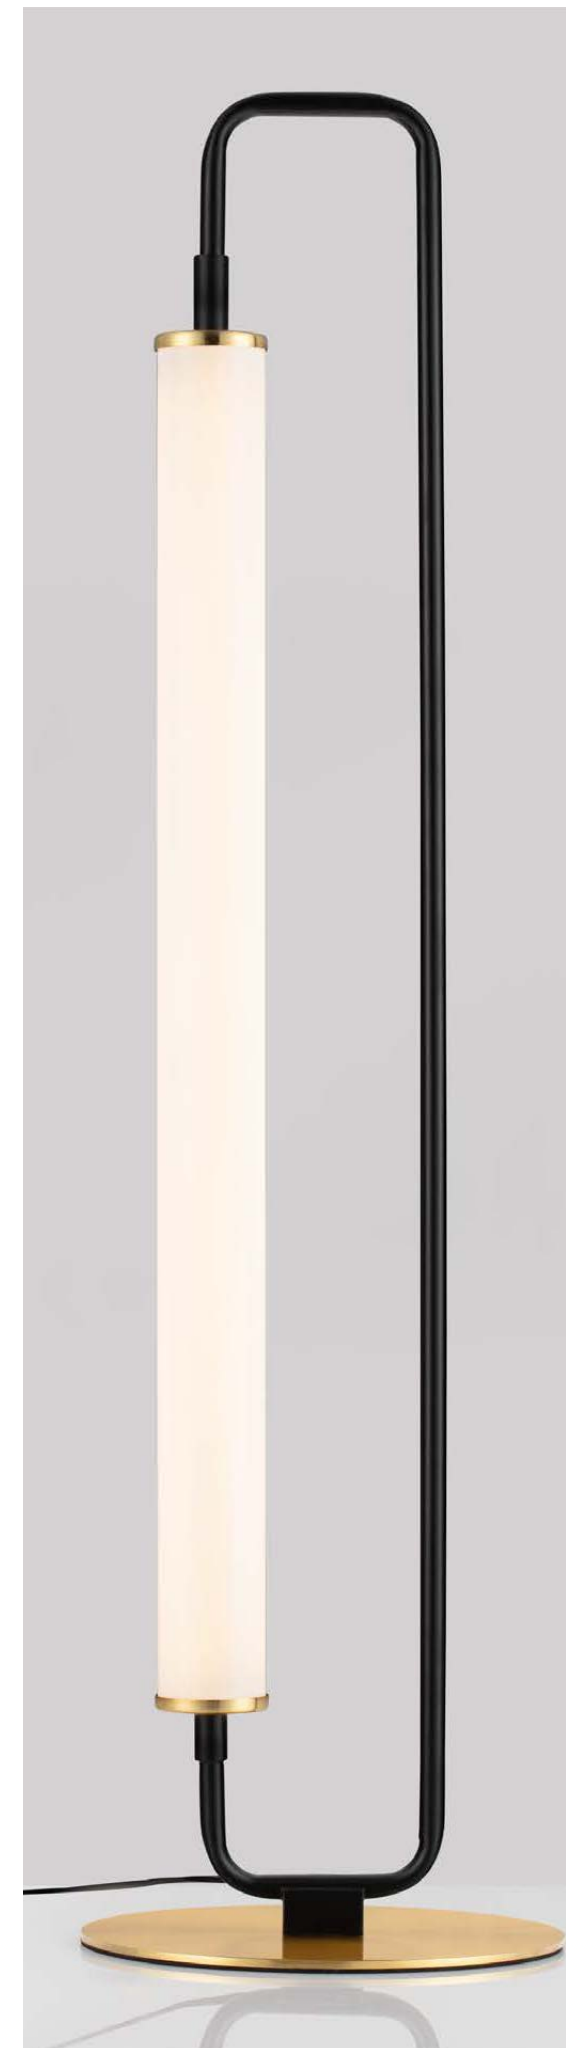

Matt Black & Gold
Metal & Acrylic
LED · 20 Watt
220-240Volt
1359Lm · 3000K
IP20
Switch On/Off
Cable Length 150 cm
—
D: 18
H: 67.5 cm

WETRO
— 9002085

Matt Black & Gold
Metal & Acrylic
LED · 32 Watt
220-240Volt
1856Lm · 3000K
IP20
Switch On/Off
Cable Length 250 cm
—
D: 28
H: 150 cm