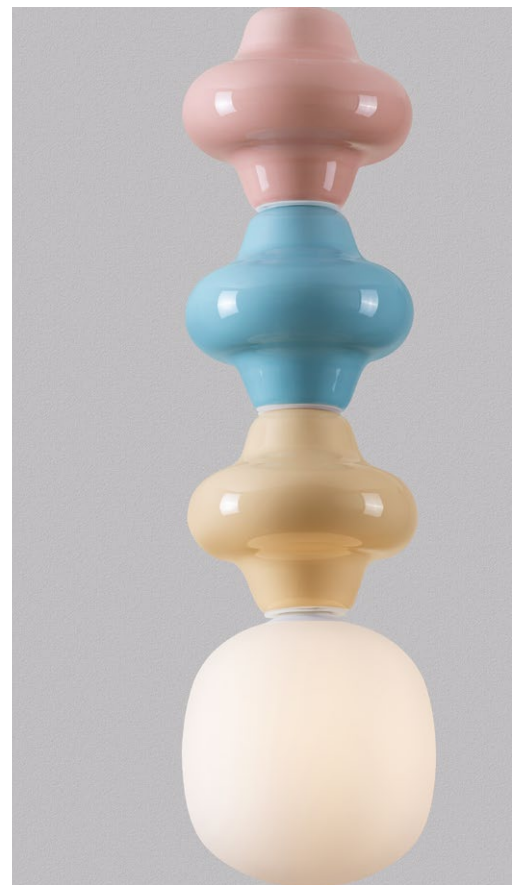

CLIO
— 9009116

Green & Blue
Ceramic
& Opal Glass
Matt White Metal
Base
LED E14 · 1x5 Watt
100-240 Volt
IP20
BULB EXCLUDED
—
D: 18
H: 215 cm

CLIO
— 9009117

Green & Yellow
Ceramic
& Opal Glass
Matt White Metal
Base
LED E14 · 1x5 Watt
100-240 Volt
IP20
BULB EXCLUDED
—
D: 18
H: 215 cm

CLIO
— 9009118

Pink, Blue & Yellow
Ceramic
& Opal Glass
Matt White Metal
Base
LED E14 · 1x5 Watt
100-240 Volt
IP20
BULB EXCLUDED
—
D: 18
H: 240 cm

CLIO
— 9009119

Pink, Yellow & Green
Ceramic
& Opal Glass
Matt White Metal
Base
LED E14 · 1x5 Watt
100-240 Volt
IP20
BULB EXCLUDED
—
D: 18
H: 240 cm

Adjustable
Height

CLIO
— 9009116

GL 90091061

Adjustable
Height

CLIO
— 9009117

GL 90091061

Adjustable
Height

CLIO
— 9009118

GL 90091061

CLIO
— 9009119

GL 90091061

THE CERAMIC SPARE IS COMPATIBLE WITH THE ENTIRE
CLIO FAMILY EXCEPT FOR CODES 9009124 AND 9009125.

CLIO
— 9009126

CLIO
— 9009127

CLIO
— 9009128

CLIO
— 9009129

CLIO
— 9009130