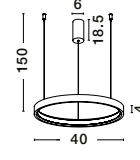

PERRINE
— 9345647

[Triac Dimmable]
Brushed
Brown Coffee
Aluminium
& Silicone
LED · 22 Watt
2552Lm · 3000K
IP20

D: 40
H: 150 cm

PERRINE
— 9345647

PERRINE
— 9345648

PERRINE
— 9345648

[Triac Dimmable]
Brushed
Brown Coffee
Aluminium
& Silicone
LED · 40 Watt
3326Lm · 3000K
IP20

D: 60
H: 150 cm