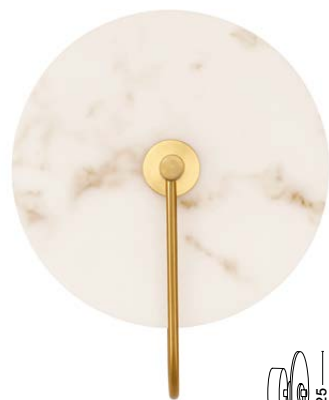

MARU
— 9019757