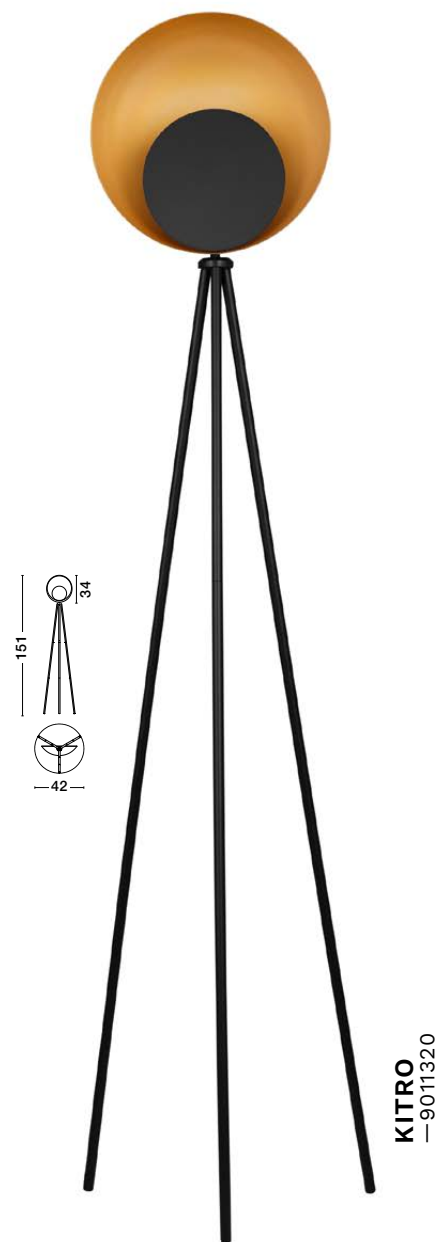

BULB EXCLUDED
Switch On/Off
Cable Length 150 cm

D: 30
H: 57.8 cm

ARTIS
— 9001082

Gray Linen Shade &
Black Wood
LED E27 · 1x12Watt
100-240 Volt · IP20

BULB EXCLUDED
Switch On/Off
Cable Length 180 cm

—
D: 46
H: 165 cm