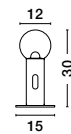

CHRONOS
— 9870024

[Dimmable With Sensor]
Black Aluminium
Fingerprint
Resistant Paint
LED · 11 Watt
220-240 Volt
763Lm · 3000K
IP20

—
D: 13
H: 300 cm

CHRONOS
— 9870025

[Dimmable With Sensor]
White Aluminium
Fingerprint
Resistant Paint
LED · 11 Watt
220-240 Volt
763Lm · 3000K
IP20

—
D: 13
H: 300 cm

CHRONOS
— 9870026

[Dimmable With Sensor]
Black Aluminium
& Steel
Fingerprint
Resistant Paint
LED · 11 Watt
220-240 Volt
797Lm · 3000K
IP20

—
D: 15
H: 30 cm

CHRONOS
— 9870027

[Dimmable With Sensor]
White Aluminium
& Steel
Fingerprint
Resistant Paint
LED · 11 Watt
220-240 Volt
797Lm · 3000K
IP20

—
D: 15
H: 30 cm

CHRONOS
— 9870026