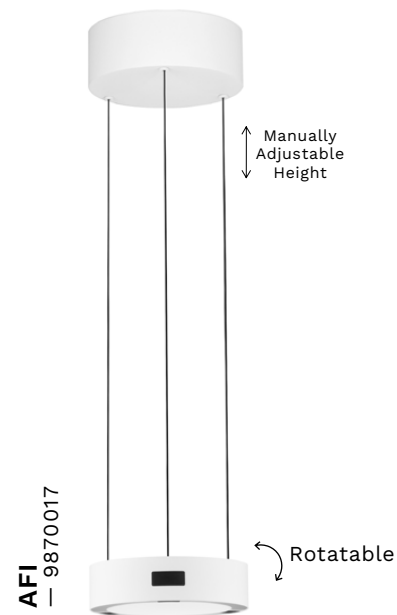

Dimmable & Motion
Sensor Switch On/Off