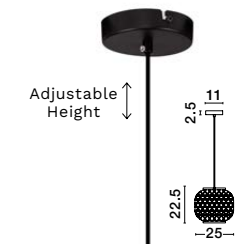

ASMA
— 9001114

Rattan & Sandy
Black Steel Base
LED E27 · 1x12 Watt
100-240 Volt
IP20

BULB EXCLUDED

—
D: 20
H: 150 cm

ASMA
— 9001115

Rattan & Sandy
Black Steel Base
LED E27 · 1x12 Watt
100-240 Volt
IP20

BULB EXCLUDED

—
D: 30
H: 150 cm

ASMA
— 9001116

Rattan & Sandy
Black Steel Base
LED E27 · 1x12 Watt
100-240 Volt
IP20

BULB EXCLUDED

—
D: 25
H: 150 cm