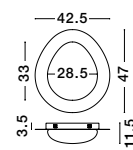

NIMBUS
— 9030647

[Triac Dimmable]
Wood Finishing
Steel, Aluminium
& Acrylic
LED · 29 Watt
220-240Volt
2383Lm · 3000K
IP20

L: 57
W: 51
H: 13.5 cm

NIMBUS
— 9030648