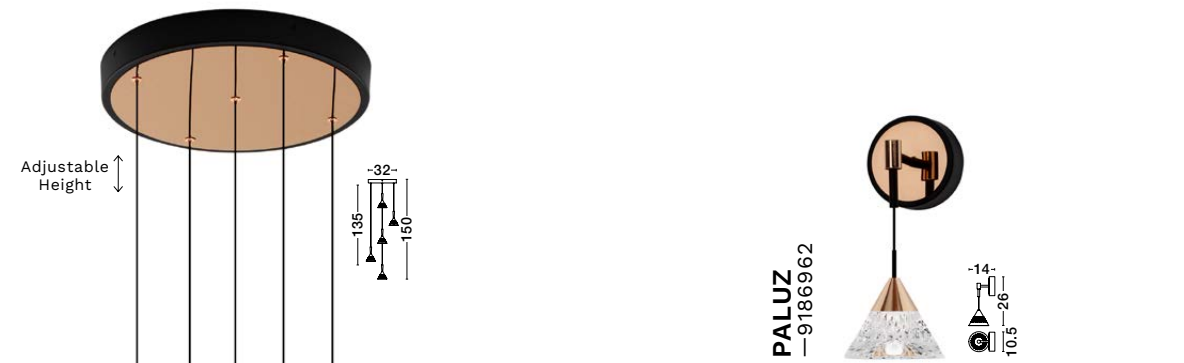

PALUZ
— 9186965

[Triac Dimmable]
Matt Black
& Rose Gold Metal
Structured Acrylic
LED · 30 Watt
220-240Volt
1558Lm · 3000K
IP20
—
D: 32
H: 150 cm