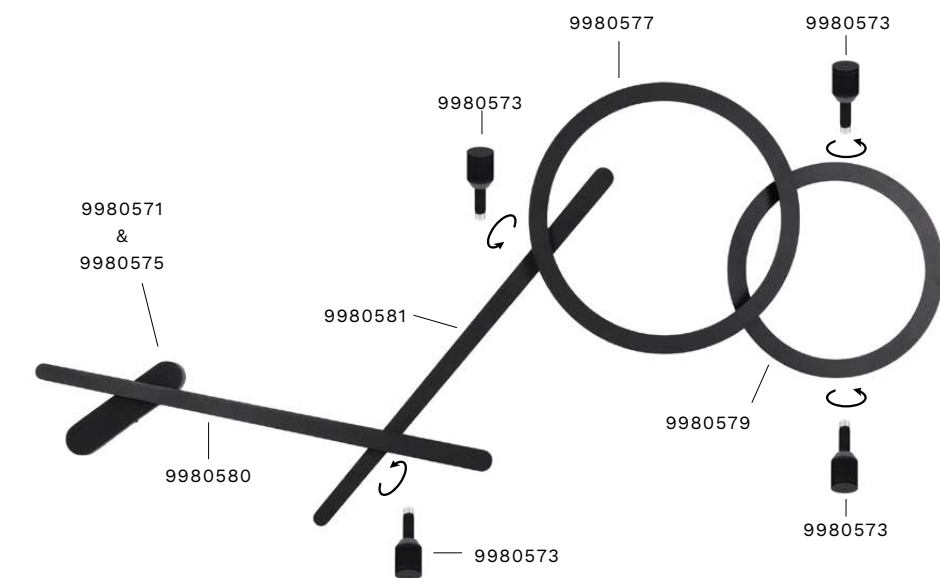

COMPLEX COMBINATIONS WITH LYB COLLECTION