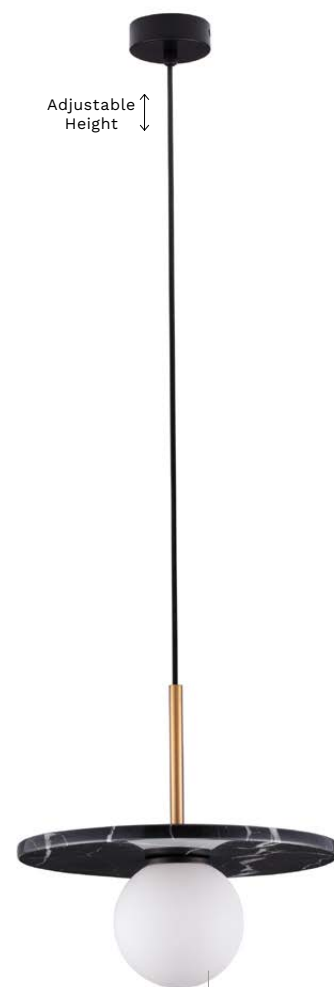

IDOR

— 9501250

Black Marble & Opal Glass
LED G9 · 1x5 Watt
100-240 Volt
IP20

BULB EXCLUDED

—
D: 30
H: 15.5 cm

IDOR

— 9501251

White Marble & Opal Glass
LED G9 · 1x5 Watt
100-240 Volt
IP20

BULB EXCLUDED

—
D: 30
H: 15.5 cm

IDOR

— 9501252

Black Marble & Opal Glass
Sandy Black Base
LED G9 · 1x5 Watt
100-240 Volt
IP20

BULB EXCLUDED

—
D: 30
H: 185 cm

IDOR

— 9501253

White Marble & Opal Glass
Sandy Black Base
LED G9 · 1x5 Watt
100-240 Volt
IP20

BULB EXCLUDED

—
D: 30
H: 185 cm

IDOR
— 9501250

GL 95012501

IDOR
— 9501251

GL 95012501

Adjustable
Height