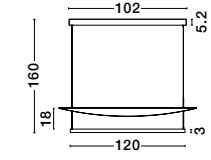

DIONA
— 9580671

[Triac Dimmable]
Sandy Black & White
Aluminium
LED · 29 Watt
220-240Volt
1650Lm · 3000K
IP20
—
D: 40
H: 160 cm

DIONA
— 9580672

[Triac Dimmable]
Sandy Black & White
Aluminium
LED · 40 Watt
220-240Volt
2560Lm · 3000K
IP20
—
D: 60
H: 160 cm

DIONA
— 9580673

[Triac Dimmable]
Sandy Black & White
Aluminium
LED · 55 Watt
220-240Volt
3600Lm · 3000K
IP20
—
D: 80
H: 160 cm

DIONA
— 9580671

DIONA
— 9580677

[Triac Dimmable]
Sandy Black & White
Aluminium
LED · 81 Watt
220-240Volt
5160Lm · 3000K
IP20
—
L: 120
W: 30
H: 160 cm