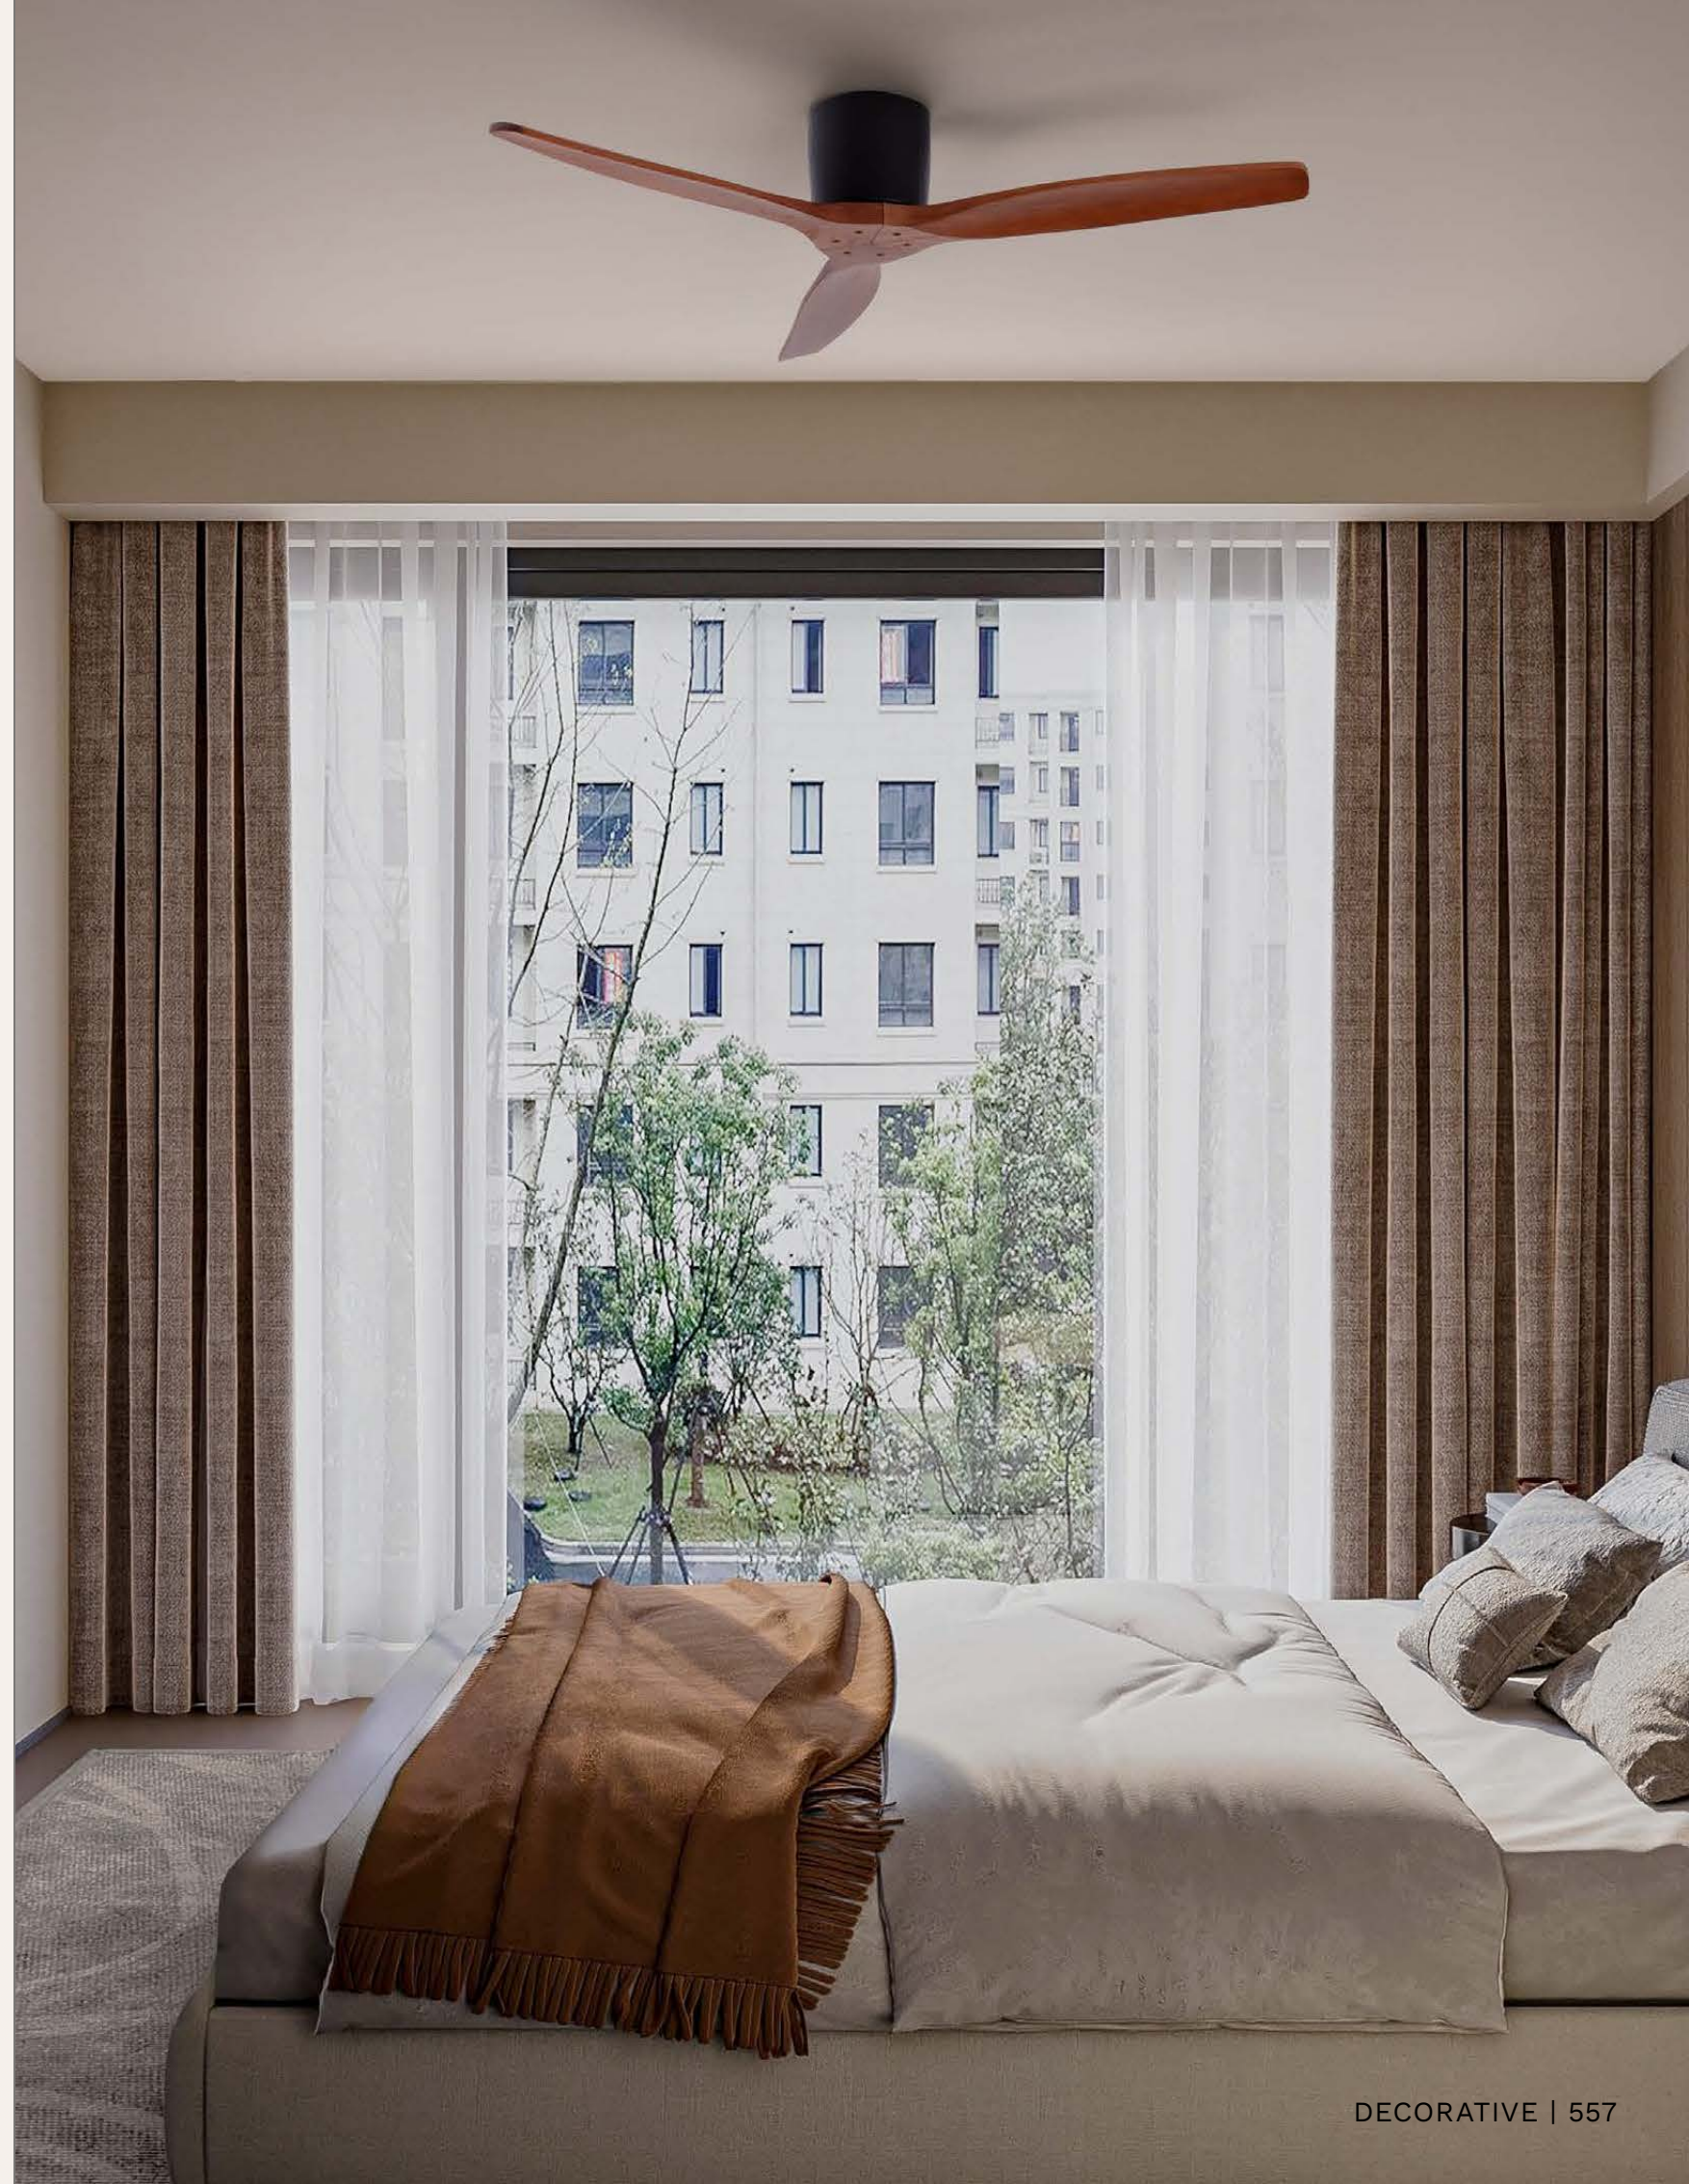

OBY

— 9001080

Linen Fabric Shade
& Natural Wood
LED E27 · 1x12 Watt
100-240 Volt
IP20
BULB EXCLUDED
Cable Length 150 cm
Switch On/Off

—
D: 16
H: 30 cm

OBY
— 9001080

Fans

our fans offer a unique fusion of air circulation and illumination, designed to enhance both comfort and atmosphere. Combining advanced technology with stylish design, these fixtures provide a refreshing breeze while lighting up your space