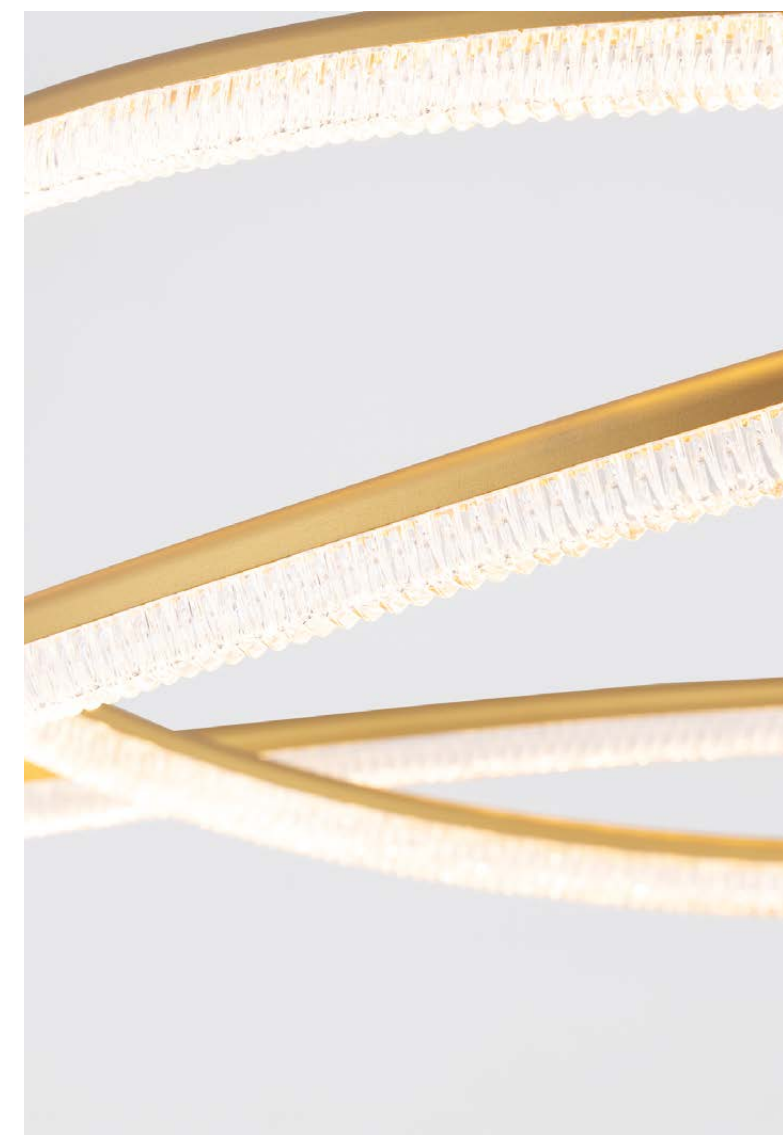

OFELIA
— 9186935

[Dimming With Remote]
Sandy Black
Aluminium
& Structured Acrylic
LED · 68 Watt
220-240 Volt
5637Lm · 3000K
IP20
Included Remote
Control

—
D: 95
H: 150 cm

OFELIA
— 9186936

OFELIA
— 9186936

[Dimming With Remote]
Brass Gold
Aluminium
& Structured Acrylic
LED · 68 Watt
220-240 Volt
5637Lm · 3000K
IP20
Included Remote
Control

—
D: 95
H: 150 cm

OFELIA
— 9186935