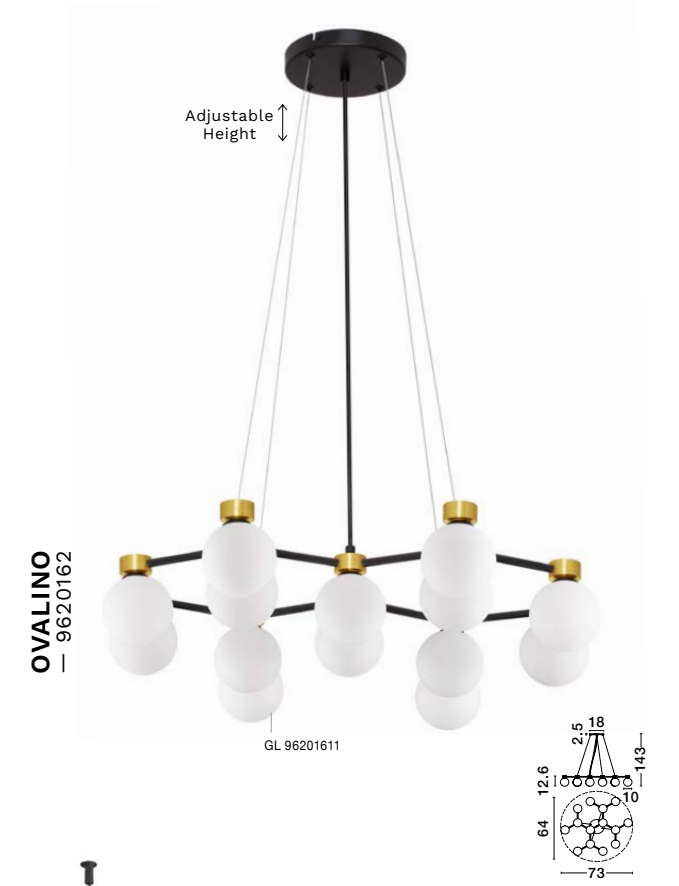

OVALINO
— 9620161

Satin Gold
& Matt Black Metal
White Opal Glass
LED G9 · 10x5 Watt
100-240 Volt
IP20

BULB EXCLUDED

—
D: 66
W: 63
H: 148 cm

OVALINO
— 9620162

Satin Gold
& Matt Black Metal
White Opal Glass
LED G9 · 14x5 Watt
100-240 Volt
IP20

BULB EXCLUDED

—
L: 73
W: 64
H: 143 cm

OVALINO
— 9620163

Satin Gold
& Matt Black Metal
White Opal Glass
LED G9 · 14x5 Watt
100-240 Volt
IP20

BULB EXCLUDED

—
L: 107
W: 47
H: 157 cm