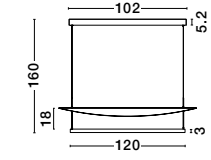

DIONA
— 9580571

[Triac Dimmable]
Sandy Black & White
Aluminium
LED · 29 Watt
220-240Volt
1650Lm · 2700K
IP20
—
D: 40
H: 160 cm

DIONA
— 9580572

[Triac Dimmable]
Sandy Black & White
Aluminium
LED · 40 Watt
220-240Volt
2560Lm · 2700K
IP20
—
D: 60
H: 160 cm

DIONA
— 9580573

[Triac Dimmable]
Sandy Black & White
Aluminium
LED · 55 Watt
220-240Volt
3600Lm · 2700K
IP20
—
D: 80
H: 160 cm

DIONA
— 9580577

[Triac Dimmable]
Sandy Black & White
Aluminium
LED · 81 Watt
220-240Volt
5160Lm · 2700K
IP20
—
L: 120
W: 30
H: 160 cm