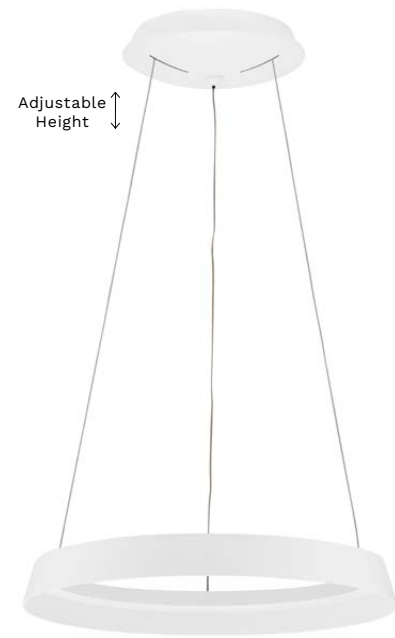

ORMI
— 9030518

[Triac Dimmable]
Sandy White
Aluminium & Acrylic
LED · 38 Watt
220-240Volt
2564Lm · IP20
2700-3000K
CCT Dip Switch

D: 45
H: 150 cm

ORMI
— 9030518