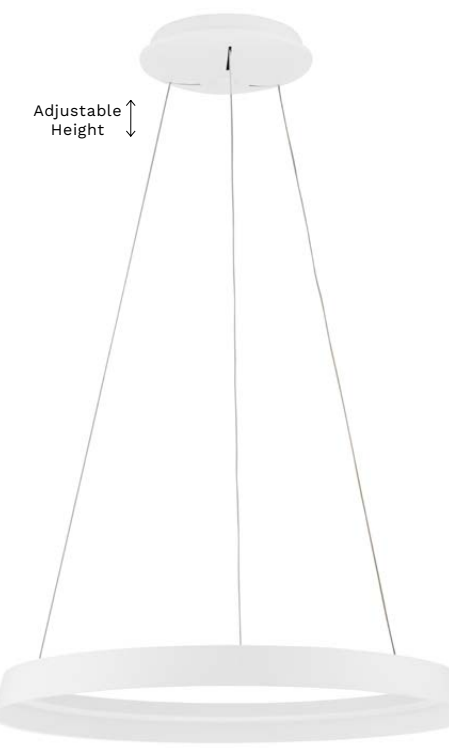

—
D: 60
H: 150 cm

ORMI
— 9030928

[Triac Dimmable]
Brushed Coffee
Metal & Acrylic
LED · 52 Watt
220-240Volt
3717Lm · IP20
2700-4000K
CCT Dip Switch

—
D: 60
H: 150 cm

ORMI
— 9030518

[Triac Dimmable]
Sandy White
Aluminium & Acrylic
LED · 38 Watt
220-240Volt
2564Lm · IP20
2700-3000K
CCT Dip Switch