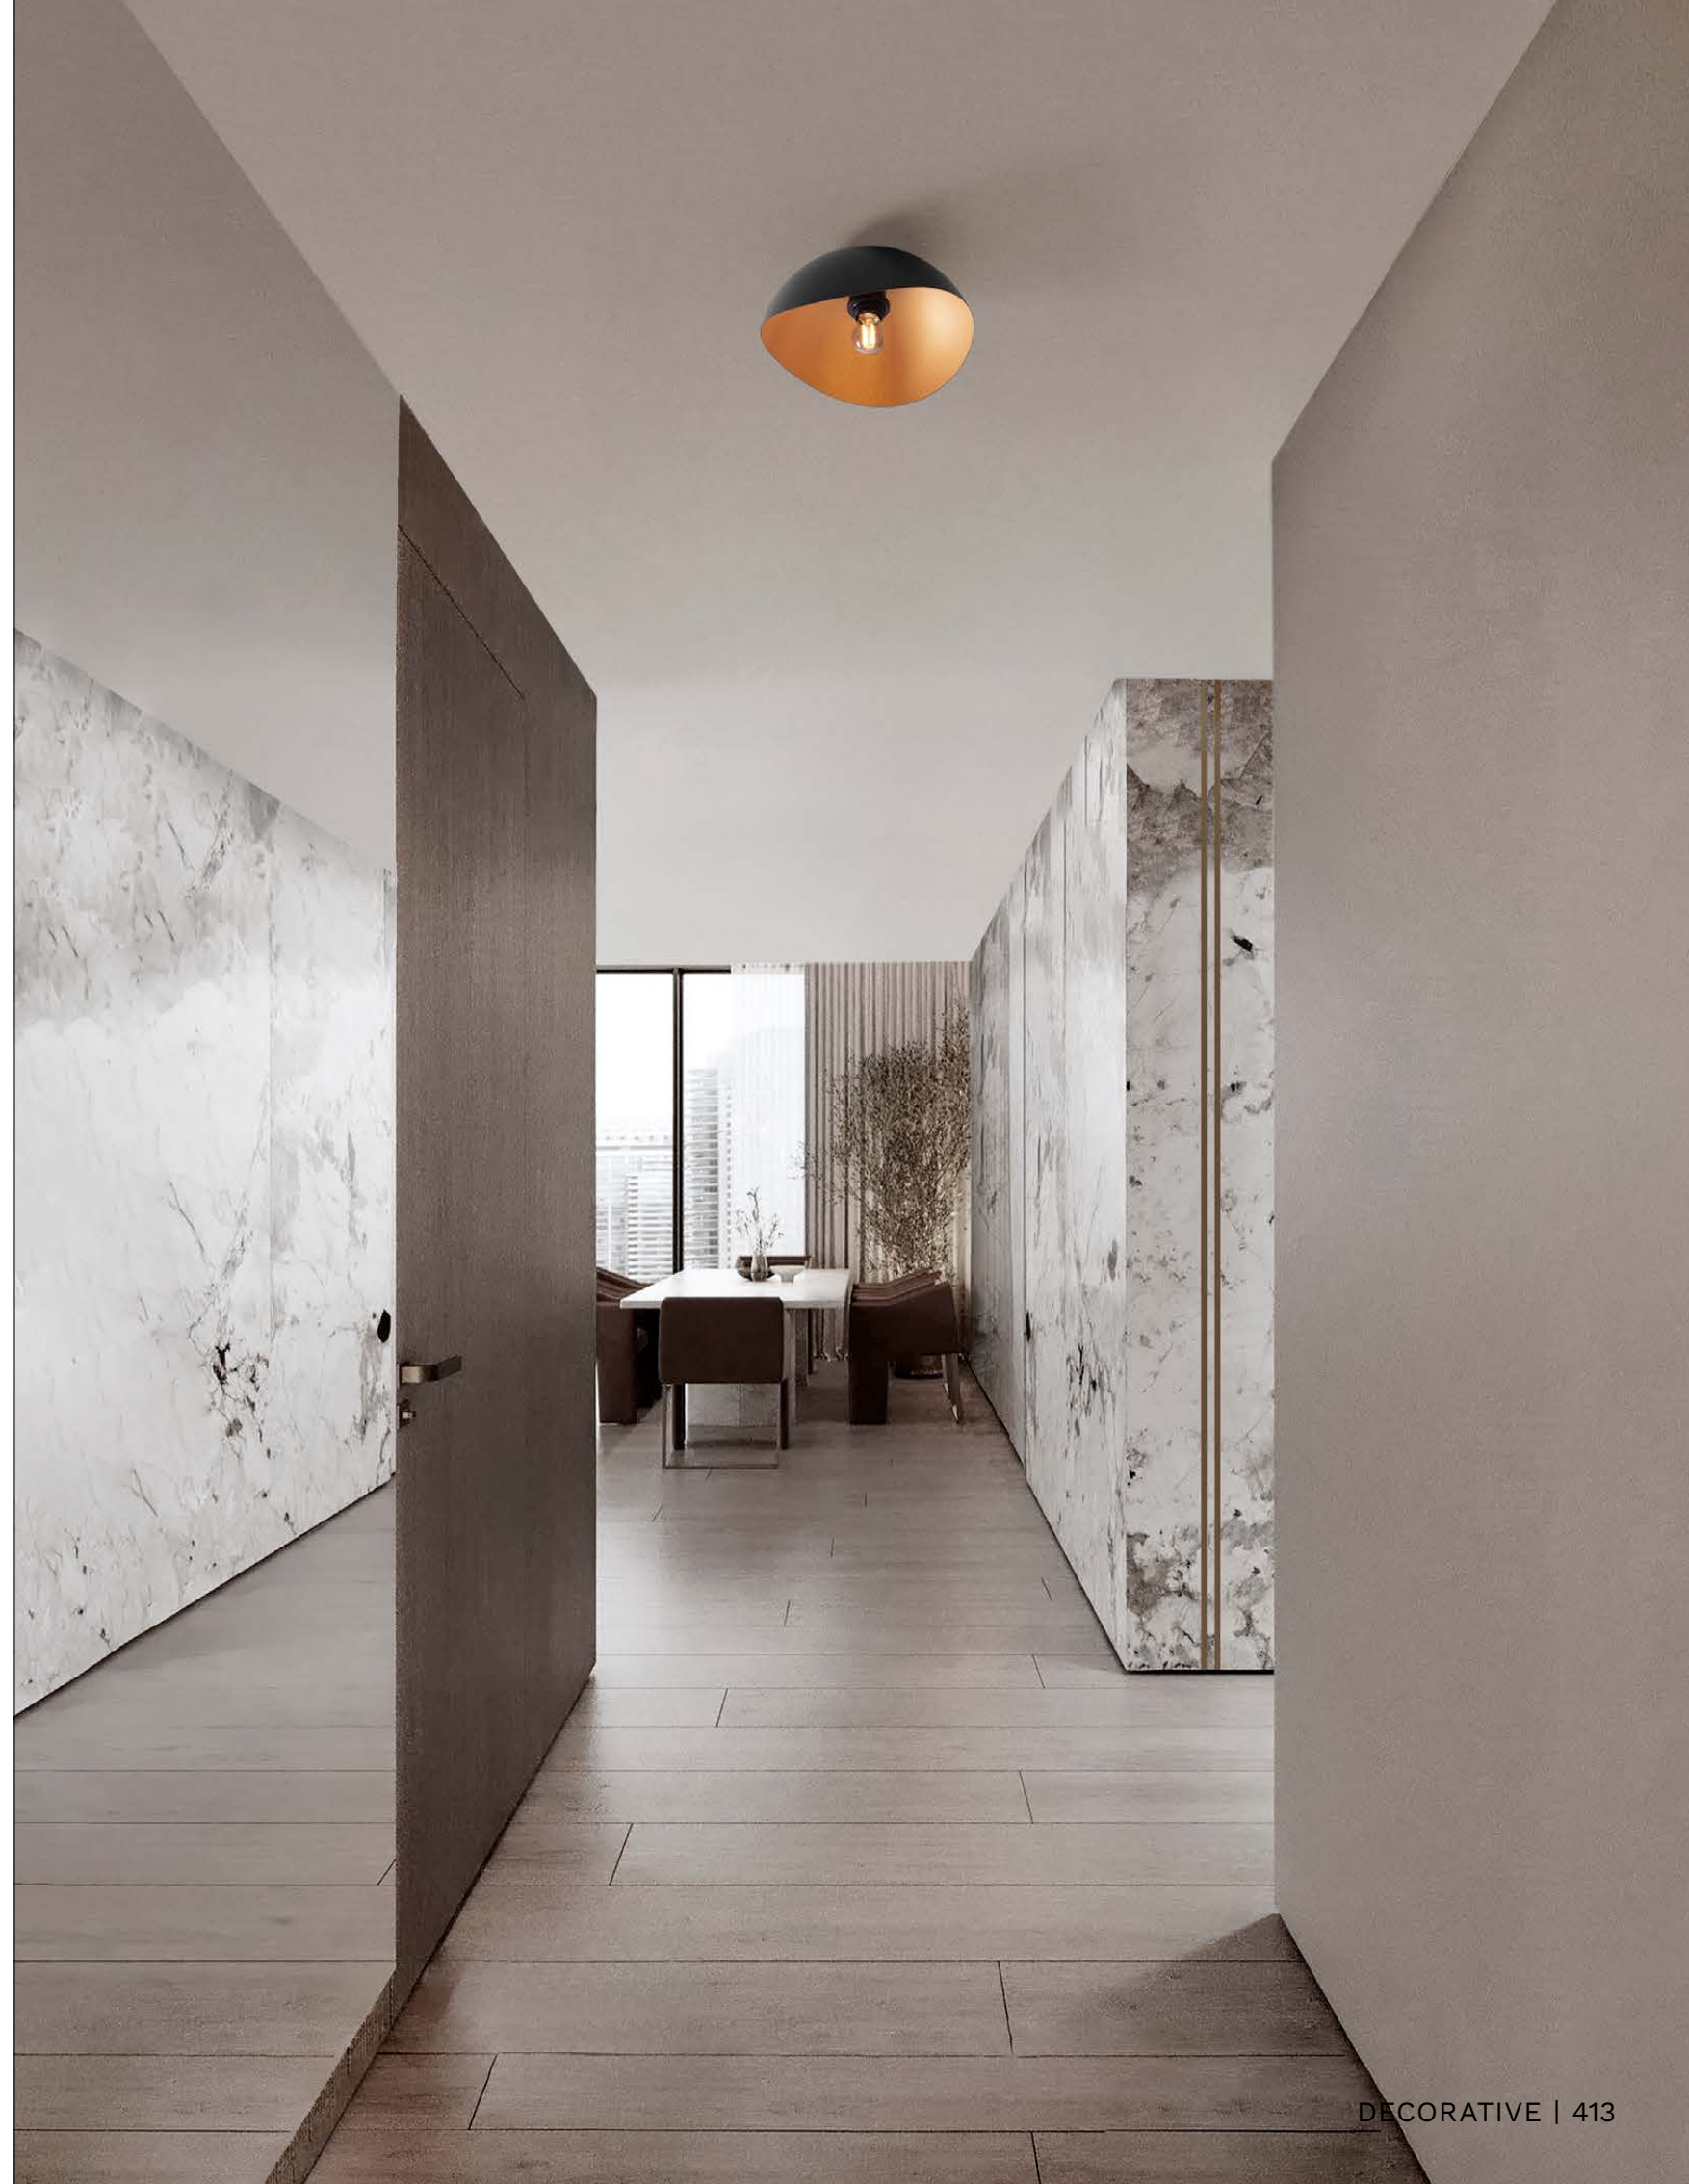

OPSI
— 9695297

Sandy Black
& Inner Gold Metal
LED E27 · 1x12 Watt
100-240Volt
IP20

BULB EXCLUDED

—
D: 50
H: 24 cm

OPSI
— 9695302

Sandy Black
& Inner Gold Metal
LED E27 · 1x12 Watt
100-240Volt
IP20

BULB EXCLUDED

—
D: 40
H: 20 cm

OPSI
— 9695305

Sandy Black
& Inner Gold Metal
LED E27 · 1x12 Watt
100-240Volt
IP20

BULB EXCLUDED

—
D: 30
H: 15 cm