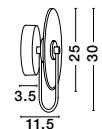

MARU
— 9019757

Brass Gold Steel,
Aluminium
Imitated Alabaster
LED · 6 Watt
220-240Volt
417Lm · 3000K
IP20
—
D: 30
W: 11.5
H: 30 cm

MARU
— 9019756

Brass Gold Steel,
Aluminium
Imitated Alabaster
LED E27 · 1x12 Watt
100-240 Volt
IP20
BULB EXCLUDED
—
D: 12
H: 145 cm

MARU
— 9019757