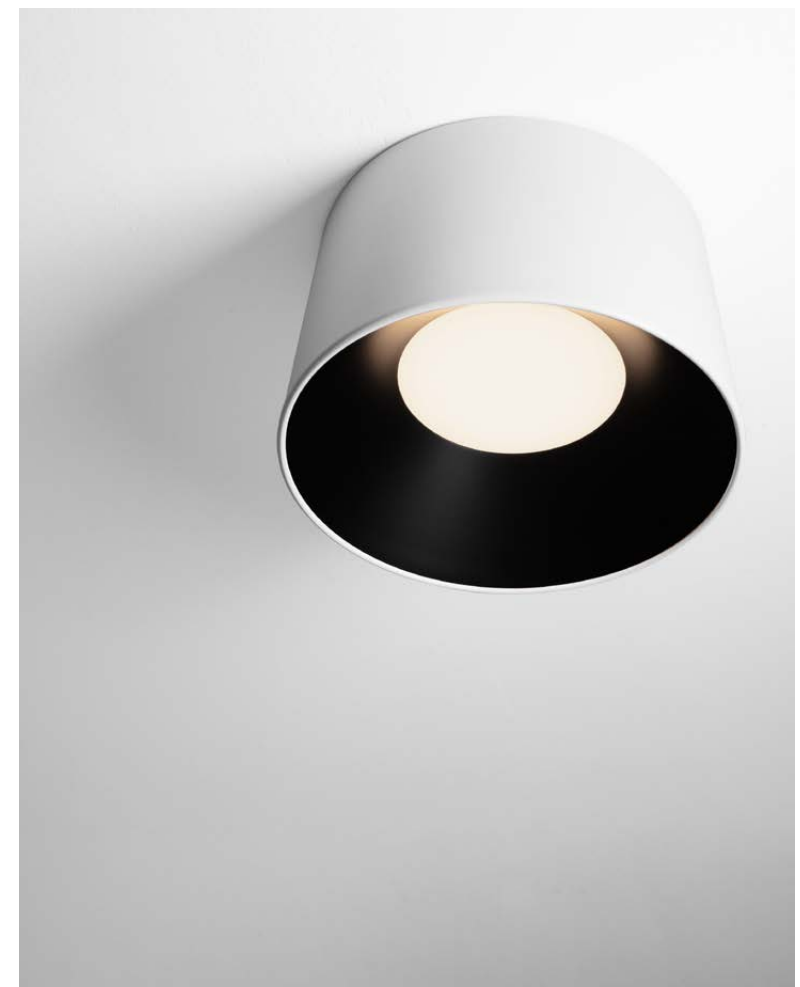

ATIL
— 9870010

Sandy White & Black
Aluminium & Steel
LED · 24 Watt
220-240Volt
1268Lm · 3000K
IP20

—
D: 35
H: 22 cm

ATIL
— 9870012

Sandy White & Black
Aluminium & Steel
LED · 35 Watt
220-240Volt
2080Lm · 3000K
IP20

—
D: 50
H: 30 cm

ATIL
— 9870014

Sandy White & Black
Aluminium & Steel
LED · 24 Watt
220-240Volt
1268Lm · 3000K
IP20

—
D: 35
H: 210 cm

ATIL
— 9870014