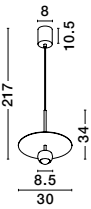

EDEM
— 9870043

EDEM
— 9870044

EDEM
— 9870045

EDEM
— 9870046

EDEM
— 9870047

EDEM
— 9870043

Sandy Black
Aluminium & Steel
LED · 8 Watt
220-240Volt
590Lm · 3000K
IP20
—
D: 30
H: 217 cm

EDEM
— 9870044

Sandy White
Aluminium & Steel
LED · 8 Watt
220-240Volt
590Lm · 3000K
IP20
—
D: 30
H: 217 cm

EDEM
— 9870045

Beige Aluminium
& Steel
LED · 8 Watt
220-240Volt
590Lm · 3000K
IP20
—
D: 30
H: 217 cm

EDEM
— 9870046

Bluish Gray
Aluminium & Steel
LED · 8 Watt
220-240Volt
590Lm · 3000K
IP20
—
D: 30
H: 217 cm

EDEM
— 9870047

Red Aluminium
& Steel
LED · 8 Watt
220-240Volt
590Lm · 3000K
IP20
—
D: 30
H: 217 cm