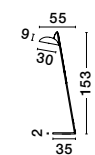

FLUTE
— 9006099