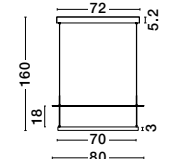

DIONA
— 9580671