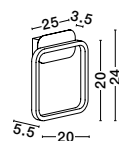

IMAR
— 9001105