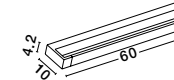

Rotatable

ARGA
— 9030705