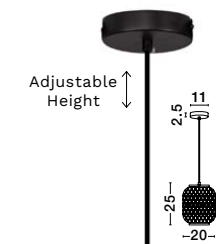

ASMA
— 9001114

Rattan & Sandy
Black Steel Base
LED E27 · 1x12 Watt
100-240 Volt
IP20

BULB EXCLUDED

—
D: 20
H: 150 cm

ASMA
— 9001115

Rattan & Sandy
Black Steel Base
LED E27 · 1x12 Watt
100-240 Volt
IP20

BULB EXCLUDED

—
D: 30
H: 150 cm

ASMA
— 9001116

Rattan & Sandy
Black Steel Base
LED E27 · 1x12 Watt
100-240 Volt
IP20

BULB EXCLUDED

—
D: 25
H: 150 cm

ASMA
— 9001115