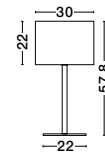

BULB EXCLUDED
Switch On/Off
Cable Length 250 cm

—
D: 45
H: 164.8 cm

SIBNIA
— 9695328

SIBNIA
— 9695329

SIBNIA
— 9695330

SIBNIA
— 9695328

Sandy Black Metal & Fabric
LED E27 · 1x12Watt
100-240Volt · IP20

BULB EXCLUDED
Switch On/Off
Cable Length 150 cm