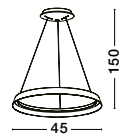

ORMI
— 9030518

[Triac Dimmable]
Sandy White
Aluminium & Acrylic
LED · 38 Watt
220-240Volt
2564Lm · IP20
2700-3000K
CCT Dip Switch

D: 45
H: 150 cm

ORMI
— 9030519

[Triac Dimmable]
Sandy Black
Aluminium & Acrylic
LED · 38 Watt
220-240Volt
2564Lm · IP20
2700-3000K
CCT Dip Switch

D: 45
H: 150 cm

ORMI
— 9030520

[Triac Dimmable]
Champaign Brown
Aluminium
& Acrylic
LED · 38 Watt
220-240Volt
2564Lm · IP20
2700-3000K
CCT Dip Switch

D: 45
H: 150 cm

ORMI
— 9030927

[Triac Dimmable]
Brushed Coffee
Metal & Acrylic
LED · 38 Watt
220-240Volt
2564Lm · IP20
2700-4000K
CCT Dip Switch

D: 45
H: 150 cm