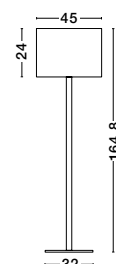

SIBNIA
— 9695333