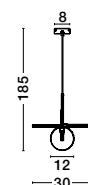

IDOR

— 9501250

Black Marble & Opal Glass
LED G9 · 1x5 Watt
100-240 Volt
IP20

BULB EXCLUDED

—
D: 30
H: 15.5 cm

IDOR

— 9501251

White Marble & Opal Glass
LED G9 · 1x5 Watt
100-240 Volt
IP20

BULB EXCLUDED

—
D: 30
H: 15.5 cm

IDOR

— 9501252

Black Marble & Opal Glass
Sandy Black Base
LED G9 · 1x5 Watt
100-240 Volt
IP20

BULB EXCLUDED

—
D: 30
H: 185 cm

IDOR

— 9501253

White Marble & Opal Glass
Sandy Black Base
LED G9 · 1x5 Watt
100-240 Volt
IP20

BULB EXCLUDED

—
D: 30
H: 185 cm

IDOR
— 9501250

GL 95012501

IDOR
— 9501251

GL 95012501

Adjustable
Height

GL 95012501

Adjustable
Height

GL 95012501

IDOR
— 9501252

IDOR
— 9501253