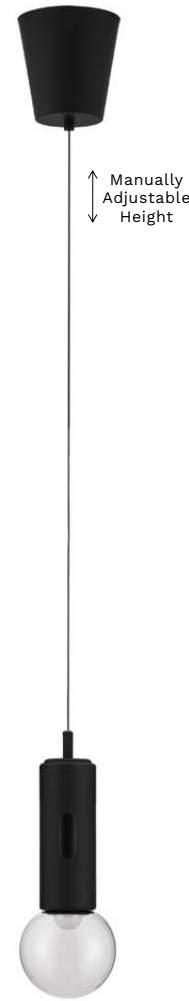

—
D: 15
H: 30 cm

CHRONOS
— 9870027

[Dimmable With Sensor]
White Aluminium
& Steel
Fingerprint
Resistant Paint
LED · 11 Watt
220-240 Volt
797Lm · 3000K
IP20

—
D: 15
H: 30 cm

CHRONOS
— 9870024

CHRONOS
— 9870025