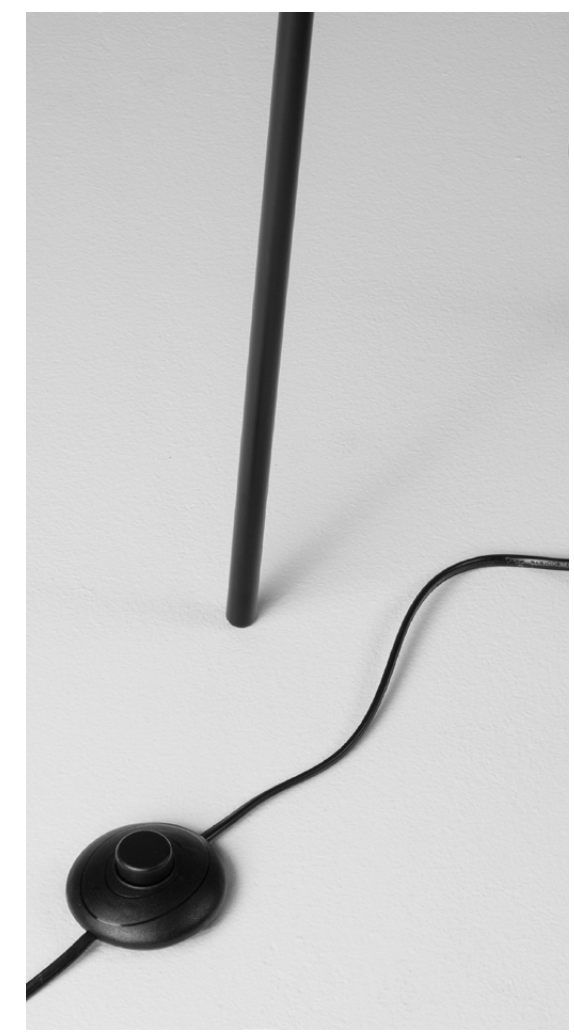

KITRO
— 9011320

Matt Black
& Gold Metal
LED · 12 Watt
220-240Volt
400Lm · 3000K
IP20
Switch On/Off
Cable Length 290 cm

—
D: 34
W: 42
H: 151 cm