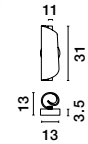

VALENTIN
— 9030635