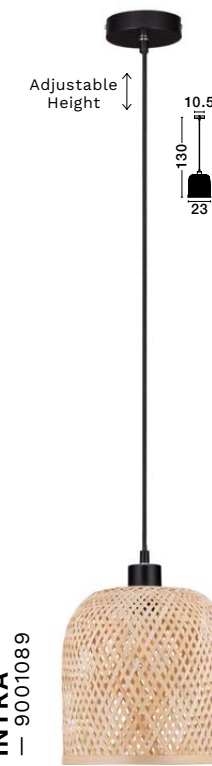

BULB EXCLUDED

Cable Length 150 cm
Switch On/Off

—
D: 16
H: 41 cm

INTRA
— 9001090

Natural Bamboo
& Black Metal
LED E27 · 1x12 Watt
100-240 Volt
IP20

BULB EXCLUDED

Switch On/Off
Cable Length 180 cm

—
D: 23
H: 160 cm