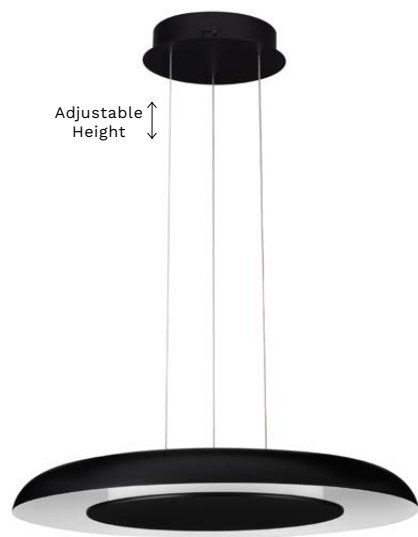

EPOS
— 9345713

EPOS
— 9345711