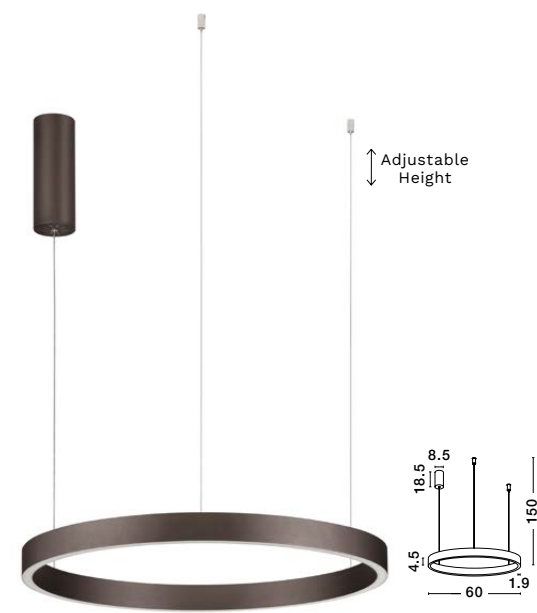

[Triac Dimmable]
Brushed
Brown Coffee
Aluminium & Silicone
LED · 60 Watt
220-240 Volt
2552Lm · 3000K
IP20

LIGHT UP & DOWN

—
D: 60
H: 150 cm

[Triac Dimmable]
Brushed
Brown Coffee
Aluminium & Silicone
LED · 77 Watt
220-240 Volt
3326Lm · 3000K
IP20

LIGHT UP & DOWN

—
D: 80
H: 150 cm

[Triac Dimmable]
Brushed
Brown Coffee
Aluminium & Silicone
LED · 106 Watt
220-240 Volt
4899Lm · 3000K
IP20

LIGHT UP & DOWN

—
D: 98
H: 200 cm