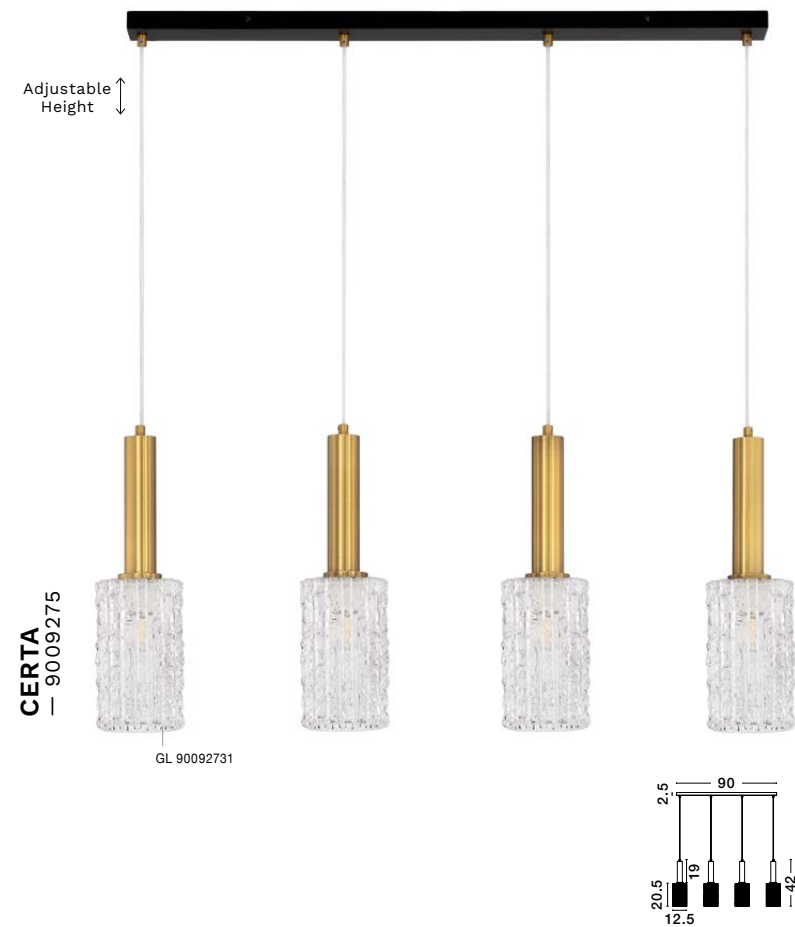

BULB EXCLUDED

D: 30
H: 120cm

CERTA
— 9009276

Clear Structured Glass
Brass Gold & Matt
Black Metal Base
LED E27 · 5x12 Watt
100-240 Volt
IP20

BULB EXCLUDED

D: 35
H: 150 cm

CERTA
— 9009275

Clear Structured
Glass
Brass Gold & Matt
Black Metal Base
LED E27 · 4x12 Watt
100-240 Volt
IP20

BULB EXCLUDED

L: 90
W: 12.5
H: 120 cm

CERTA
— 9009277

Clear Structured
Glass
& Brass Gold Metal
LED E27 · 1x12 Watt
100-240 Volt
IP20

BULB EXCLUDED

D: 12.5
W: 17.5
H: 25.5 cm

MIRBI
— 9236200

Sandy Black Steel
& Smoky Glass
LED E27 · 1x12 Watt
100-240 Volt
IP20