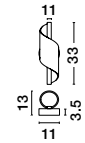

VALENTIN
— 9030634