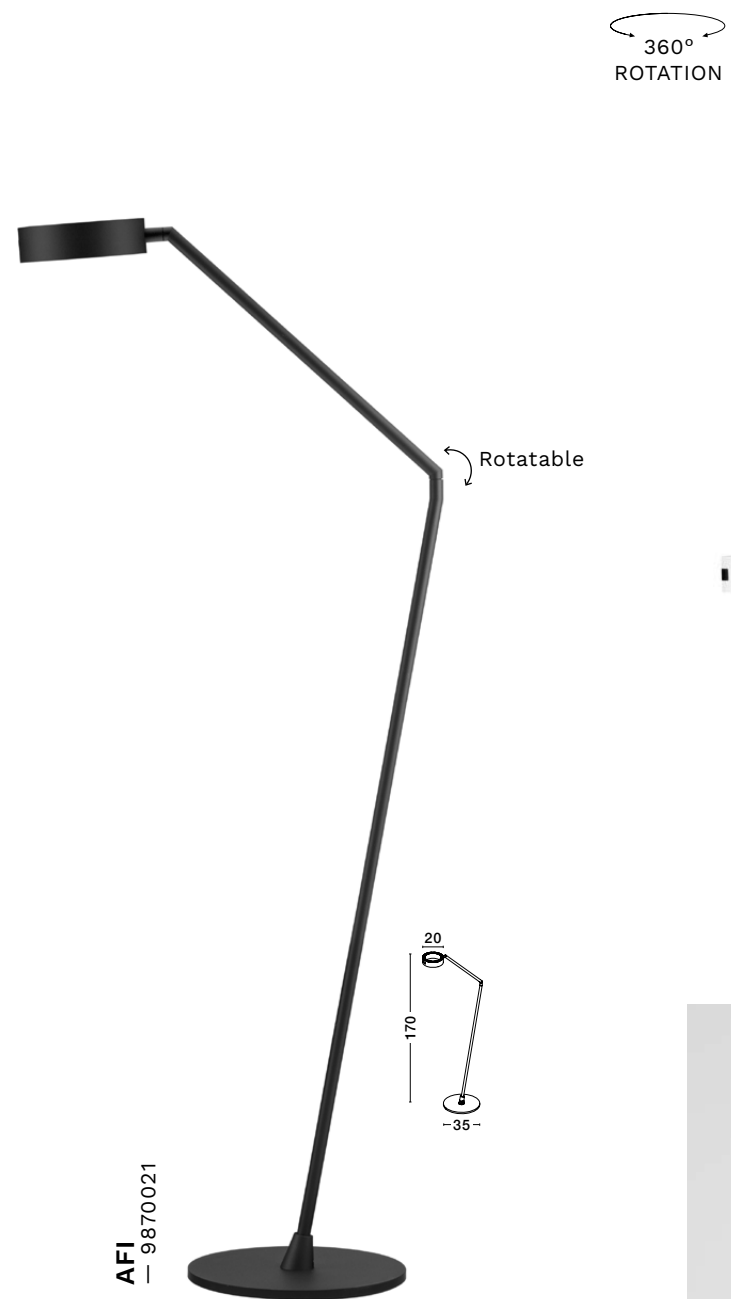

AFI
— 9870018

[Dimmable With Sensor]
Black Aluminium
& Steel
Fingerprint
Resistant Paint
LED · 23 Watt
220-240 Volt
1853Lm · 3000K
IP20

LIGHT UP & DOWN

—
D: 25
H: 57 cm

AFI
— 9870019

[Dimmable With Sensor]
White Aluminium
& Steel
Fingerprint
Resistant Paint
LED · 23 Watt
220-240 Volt
1853Lm · 3000K
IP20

LIGHT UP & DOWN

—
D: 25
H: 57 cm

AFI
— 9870021

[Dimmable With Sensor]
Black Aluminium
& Steel
Fingerprint
Resistant Paint
LED · 23 Watt
220-240 Volt
1853Lm · 3000K
IP20

LIGHT UP & DOWN

—
D: 35
H: 170 cm