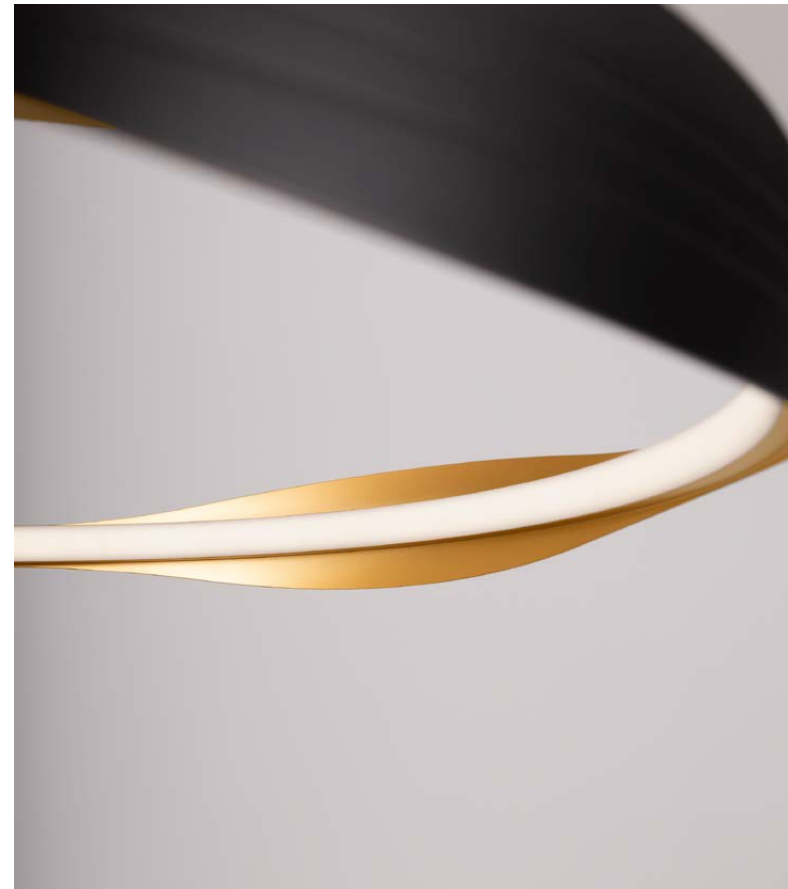

DOBI
— 9030642

[Dimmable
by Remote Control CCT]
Sandy Black
Gold Aluminium
& Acrylic
LED · 32 Watt
220-240 Volt
1192Lm · IP20
CCT 2700-5000K
—
D: 60
H: 120 cm

DOBI
— 9030642

DOBI
— 9030643

[Dimmable
by Remote Control CCT]
Sandy Black
Gold Aluminium
& Acrylic
LED · 40 Watt
220-240 Volt
1472Lm · IP20
CCT 2700-5000K
—
D: 80
H: 120 cm

DOBI
— 9030643