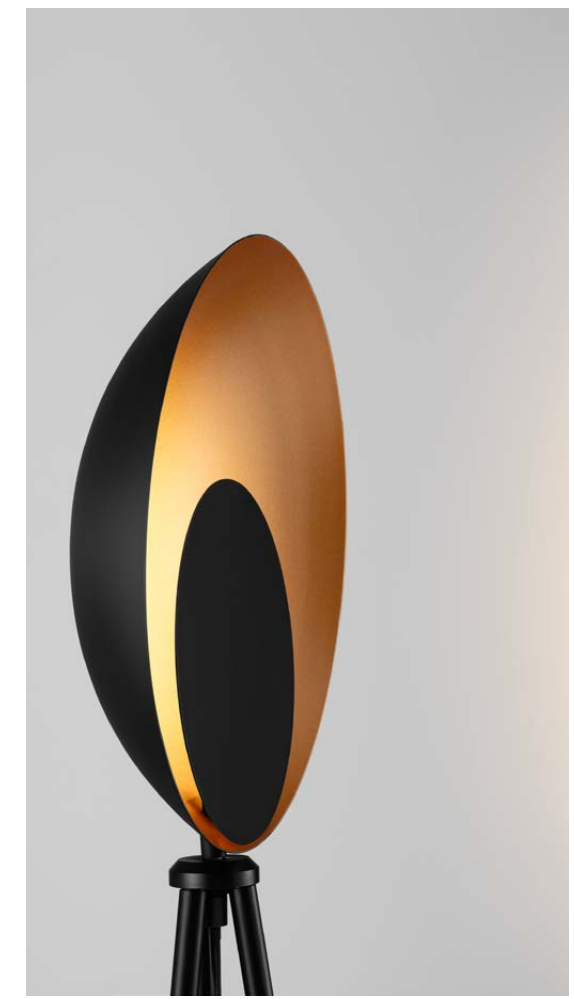

KITRO
— 9011320

Matt Black
& Gold Metal
LED · 12 Watt
220-240Volt
400Lm · 3000K
IP20
Switch On/Off
Cable Length 290 cm

—
D: 34
W: 42
H: 151 cm