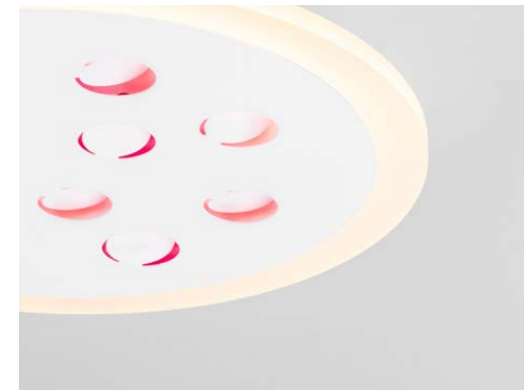

ASTRO
— 9030649

[Dimmable
by Remote Control CCT]
Sandy White,
Aluminium
& Acrylic
LED · 19 Watt
220-240 Volt
1485Lm · IP20
3000K
RGB in center
Outer Ring Dimmable

D: 30
H: 5 cm

ASTRO
— 9030650

[Dimmable
by Remote Control CCT]
Sandy White,
Aluminium
& Acrylic
LED · 30 Watt
220-240 Volt
2357Lm · IP20
3000K
RGB in center
Outer Ring Dimmable

D: 45
H: 5 cm

ASTRO
— 9030651

[Dimmable
by Remote Control CCT]
Sandy White,
Aluminium
& Acrylic
LED · 40 Watt
220-240 Volt
3476Lm · IP20
3000K
RGB in center
Outer Ring Dimmable

D: 60.3
H: 5 cm

ASTRO
— 9030651