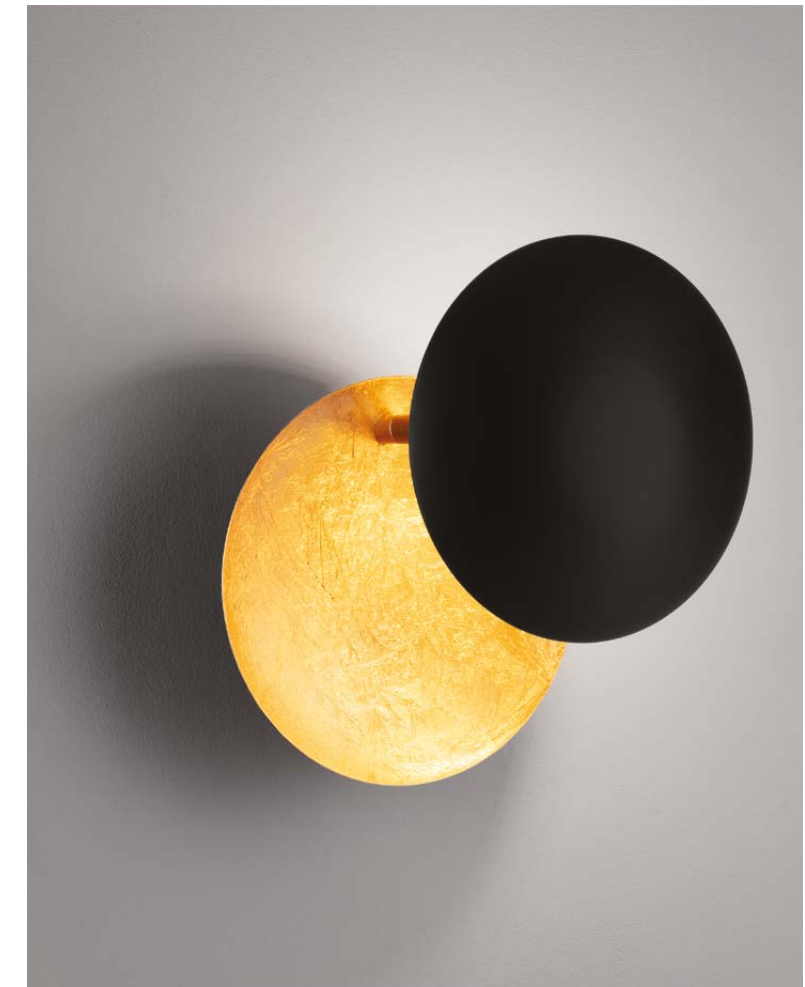

SOLEIL
— 9006081

Gold Leaf Aluminium
LED · 6 Watt
220-240 Volt
420Lm · 3000K
IP20

—
D: 20
W: 13.5
H: 20 cm

ALSO
YOU CAN
DO

Adjustable

ALSO
YOU CAN
DO

Adjustable