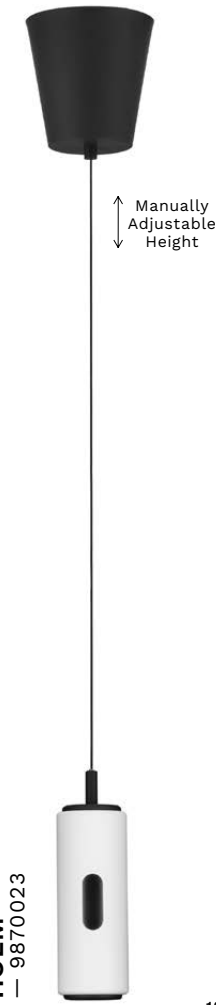

HOLM
— 9870023