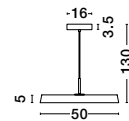

VETRO
— 910621