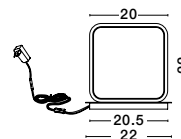

IMAR
— 9001104