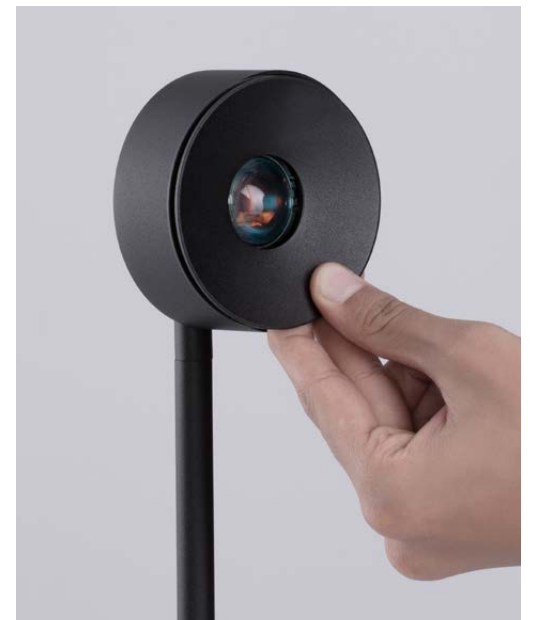

LOGOS
— 9540252

IRIDA
— 9030698

[Dimmable Switch]
Sandy Black
Aluminium,
Stainless Steel
LED · 10 Watt
220-240Volt
700Lm · 3000K
IP20
Cable Length 250 cm
Lens Included

—
D: 20
H: 121 cm

SFERA

— 9540253

Sandy Black
Aluminium & Steel
LED · 6 Watt
220-240 Volt
514Lm · 3000K
IP20
Switch On/Off
Cable Length 150 cm