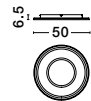

FIGIN
— 9248178

[Dimmable
by Remote Control CCT]
Sandy Gold Steel,
Aluminium & Acrylic
LED · 49 Watt
220-240Volt
2771Lm · IP20
2700 - 5000K

D: 60
H: 6.5 cm

FIGIN
— 9248179

[Dimmable
by Remote Control CCT]
Sandy Gold Steel,
Aluminium & Acrylic
LED · 40 Watt
220-240Volt
2244Lm · IP20
2700 - 5000K

D: 50
H: 6.5 cm

FIGIN
— 9248179

HADON
— 9001533

Sandy Black
Steel & Acrylic
LED · 30 Watt
220-240 Volt
3353Lm · 3000K
IP20

D: 50
H: 7 cm

ET 90015331

HADON
— 9001534

Sandy White
Steel & Acrylic
LED · 30 Watt
220-240 Volt
3353Lm · 3000K
IP20

D: 50
H: 7 cm

ET 90015331