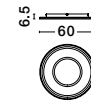

FIGIN
— 9248178

[Dimmable
by Remote Control CCT]
Sandy Gold Steel,
Aluminium & Acrylic
LED · 49 Watt
220-240Volt
2771Lm · IP20
2700 - 5000K

D: 60
H: 6.5 cm

FIGIN
— 9248178

FIGIN
— 9248179

[Dimmable
by Remote Control CCT]
Sandy Gold Steel,
Aluminium & Acrylic
LED · 40 Watt
220-240Volt
2244Lm · IP20
2700 - 5000K

D: 50
H: 6.5 cm

HADON
— 9001533

Sandy Black
Steel & Acrylic
LED · 30 Watt
220-240 Volt
3353Lm · 3000K
IP20

D: 50
H: 7 cm

ET 90015331

HADON
— 9001534

Sandy White
Steel & Acrylic
LED · 30 Watt
220-240 Volt
3353Lm · 3000K
IP20

D: 50
H: 7 cm

ET 90015331