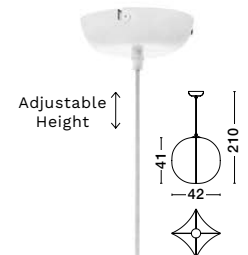

PIERIDA
— 9620164

Mulberry Silk
Sandy White Base
LED E27 · 1x12 Watt
100-240 Volt
IP20

BULB EXCLUDED

—
D: 30
H: 210 cm

PIERIDA
— 9620165

Mulberry Silk
Sandy White Base
LED E27 · 1x12 Watt
100-240 Volt
IP20

BULB EXCLUDED

—
D: 42
H: 210 cm

PIERIDA
— 9620164