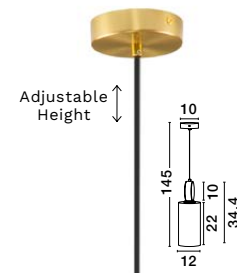

MARU
— 9019757

Brass Gold Steel,
Aluminium
Imitated Alabaster
LED · 6 Watt
220-240Volt
417Lm · 3000K
IP20
—
D: 30
W: 11.5
H: 30 cm

MARU
— 9019756

Brass Gold Steel,
Aluminium
Imitated Alabaster
LED E27 · 1x12 Watt
100-240 Volt
IP20
BULB EXCLUDED
—
D: 12
H: 145 cm