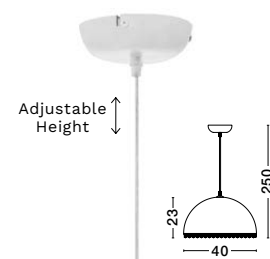

BULB EXCLUDED

—
D: 42
H: 210 cm

PIERIDA
— 9620164

PIERIDA
— 9620165

LALU
— 9620168

Fibre Glass
Sandy White Base
LED E27 · 1x12 Watt
100-240 Volt
IP20

BULB EXCLUDED

—
D: 40
H: 250 cm