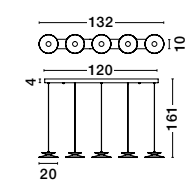

MORFI
— 9416952

[Triac Dimmable]
Sandy Black Metal
& Gold Acrylic
LED · 25 Watt
220-240 Volt
800Lm · 3000K
IP20

—
L: 132
W: 20
H: 161 cm

MORFI
— 9416953

[Triac Dimmable]
Sandy Black Metal
& Gold Acrylic
LED · 5 Watt
220-240 Volt
165Lm · 3000K
IP20

—
D: 20
W: 22.5
H: 15.5 cm