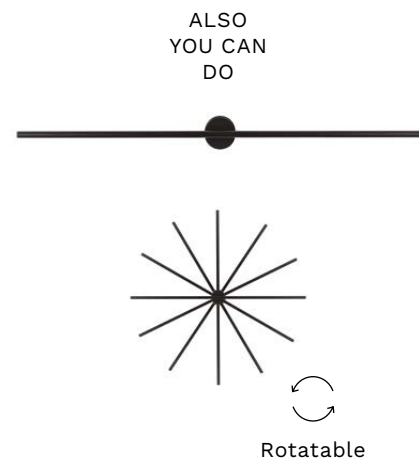

GRETEL
— 9172871

Sandy Black
Aluminium
LED · 15 Watt
220-240 Volt
372Lm · 3000K
IP44

—
L: 90
W: 8.3
H: 7 cm

SOLEIL
— 9006080

Sandy Black
Aluminium Outside
Gold leaf
Aluminium Inside
LED · 6 Watt
220-240 Volt
420Lm · 3000K
IP20

—
D: 20
W: 13.5
H: 20 cm

SOLEIL
— 9006081

Gold Leaf Aluminium
LED · 6 Watt
220-240 Volt
420Lm · 3000K
IP20

—
D: 20
W: 13.5
H: 20 cm

ALSO
YOU CAN
DO

Adjustable

ALSO
YOU CAN
DO

Adjustable