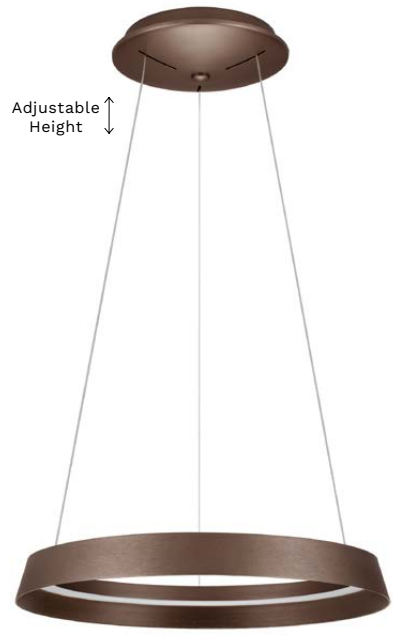

ORMI
— 9030927

ORMI
— 9030927

[Triac Dimmable]
Brushed Coffee
Metal & Acrylic
LED · 38 Watt
220-240Volt
2564Lm · IP20
2700-4000K
CCT Dip Switch

D: 45
H: 150 cm