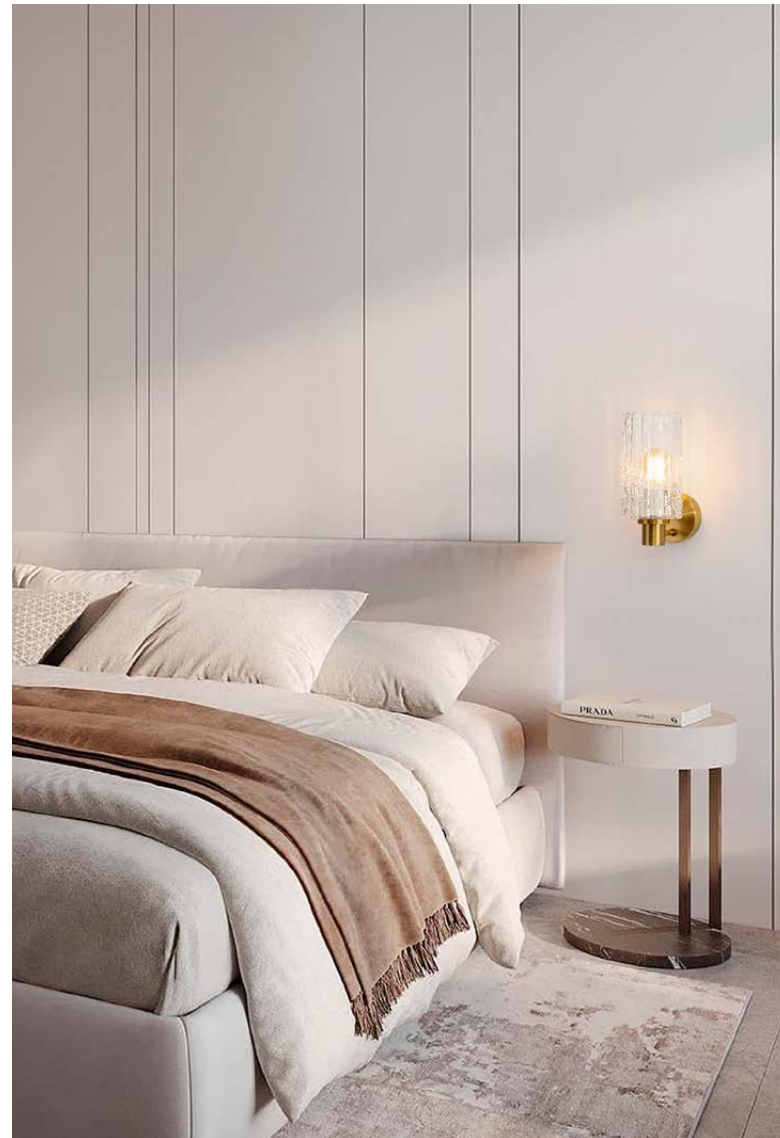

BULB EXCLUDED

L: 90
W: 12.5
H: 120 cm

CERTA
— 9009277

Clear Structured
Glass
& Brass Gold Metal
LED E27 · 1x12 Watt
100-240 Volt
IP20

BULB EXCLUDED

D: 12.5
W: 17.5
H: 25.5 cm

MIRBI
— 9236200

Sandy Black Steel
& Smoky Glass
LED E27 · 1x12 Watt
100-240 Volt
IP20