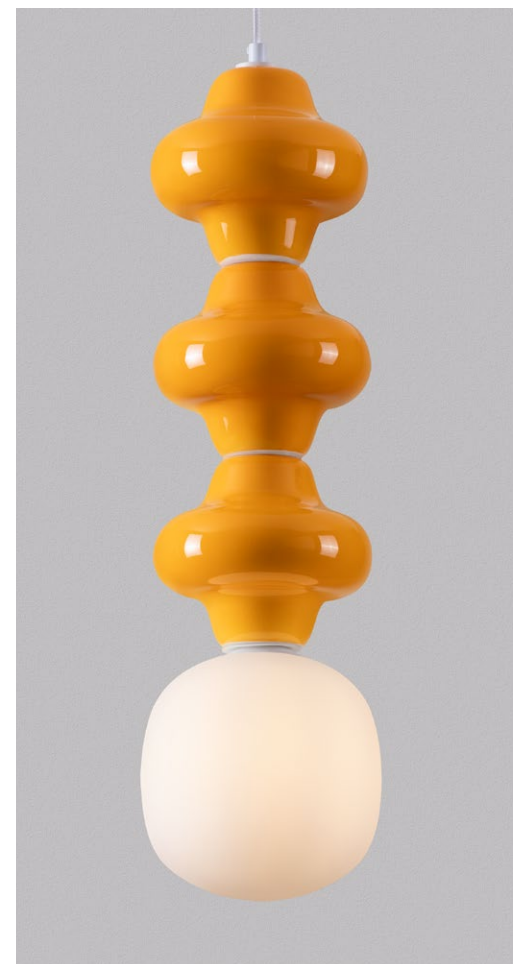

BULB EXCLUDED

—
D: 18
H: 240 cm

CLIO
— 9009123

Yellow Ceramic
& Opal Glass
Matt White Metal
Base
LED E14 · 1x5 Watt
100-240 Volt
IP20

BULB EXCLUDED

—
D: 18
H: 240 cm

CLIO
— 9009124

Blue Ceramic
& Opal Glass
Matt White Metal
Base
LED E14 · 1x5 Watt
100-240 Volt
IP20