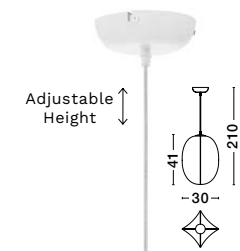

PIERIDA
— 9620164

Mulberry Silk
Sandy White Base
LED E27 · 1x12 Watt
100-240 Volt
IP20

BULB EXCLUDED

—
D: 30
H: 210 cm

PIERIDA
— 9620165

Mulberry Silk
Sandy White Base
LED E27 · 1x12 Watt
100-240 Volt
IP20

BULB EXCLUDED

—
D: 42
H: 210 cm