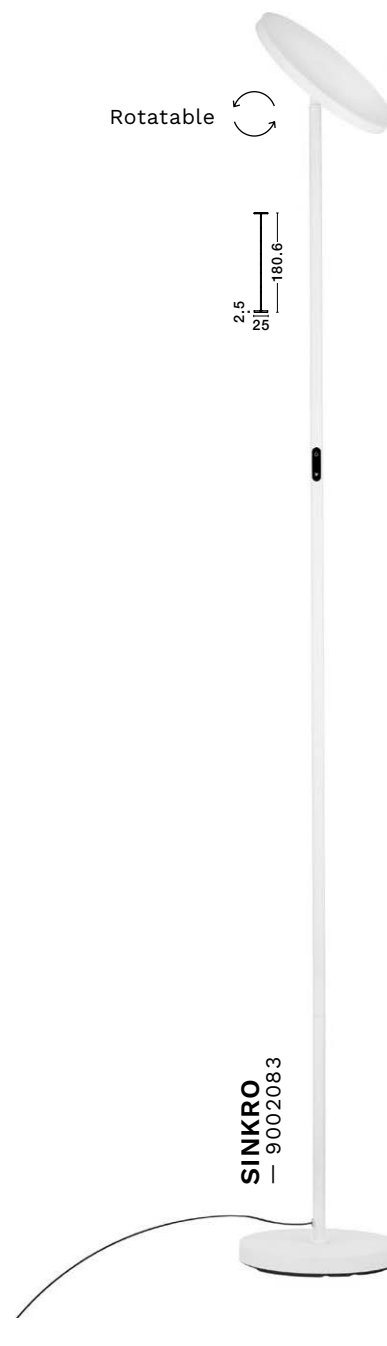

SINKRO
— 9002083

[Dimmable Switch]
Sandy White Steel
& Acrylic
LED · 30 Watt
110-240Volt
2270Lm · 3000K
IP20
Switch On/Off
Cable Length 250 cm
—
D: 25
H: 180.6 cm