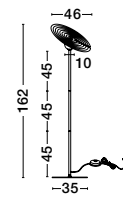

REFLET
— 9780104

Adjustable

Adjustable

REFLET
— 9780104

Sandy Black
White Steel & Acrylic
LED G9 · 1x5 Watt
100-240 Volt
IP20

BULB EXCLUDED

D: 30
H: 220 cm

REFLET
— 9780107

Sandy Black
White Steel & Acrylic
LED G9 · 1x5 Watt
100-240 Volt
IP20

BULB EXCLUDED
Cable Length 250 cm
Switch On/Off

D: 46
H: 162 cm

REFLET
— 9780107