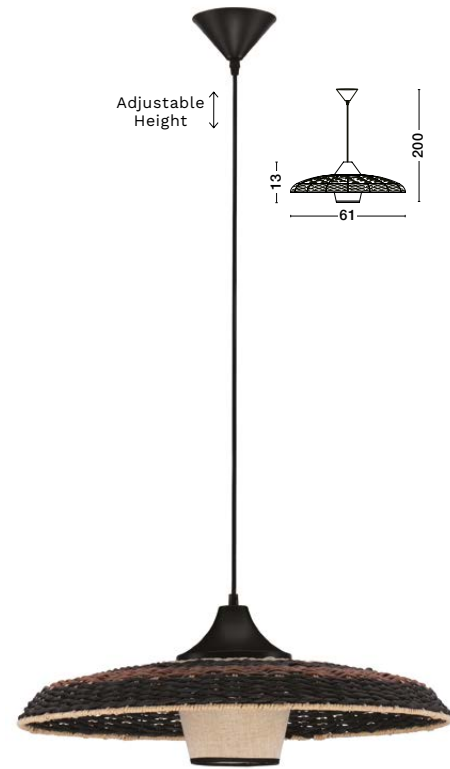

CAPA
— 9586519

Colorful Rattan
(Natural, Black, Brown)
Black Fabric Wire
& Base
LED E27 · 1x12 Watt
100-240 Volt
IP20

BULB EXCLUDED

D: 61
H¹: 13
H²: 200 cm

CAPA
— 9586519