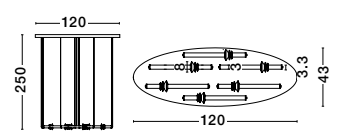

STALACTITE
— 9236409