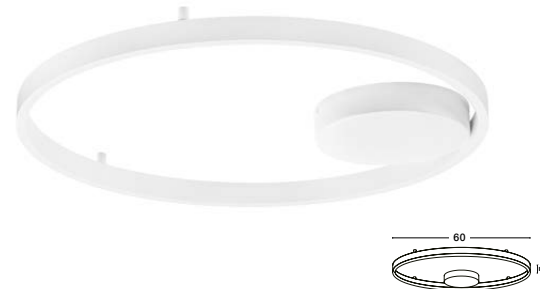

LIGHT UP & DOWN

—
D: 40
H: 5 cm

HEDRA
— 9030526

HEDRA
— 9030527

HEDRA
— 9030526

[Triac Dimmable]
Sandy White Metal
Aluminium & Acrylic
LED · 60 Watt
220-240Volt
4999Lm · 3000K
IP20

LIGHT UP & DOWN

—
D: 60
H: 5 cm