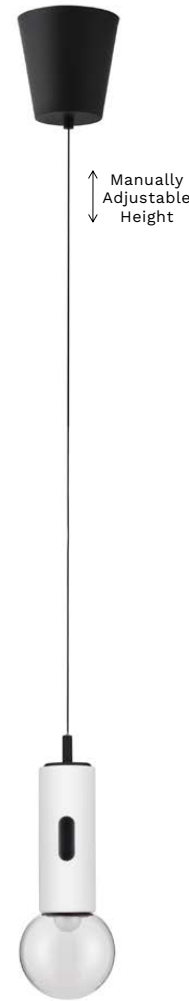

—
D: 15
H: 30 cm

CHRONOS
— 9870027

[Dimmable With Sensor]
White Aluminium
& Steel
Fingerprint
Resistant Paint
LED · 11 Watt
220-240 Volt
797Lm · 3000K
IP20

—
D: 15
H: 30 cm

CHRONOS
— 9870024

CHRONOS
— 9870025