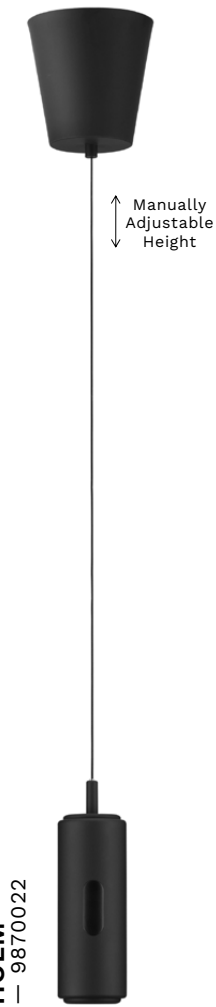

HOLM
— 9870023

[Dimmable With Sensor]
White Aluminium
Fingerprint
Resistant Paint
LED · 12 Watt
220-240 Volt
743Lm · 3000K
IP20

—
D: 13
H: 300 cm

HOLM
— 9870022