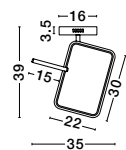

IMAR
— 9001106