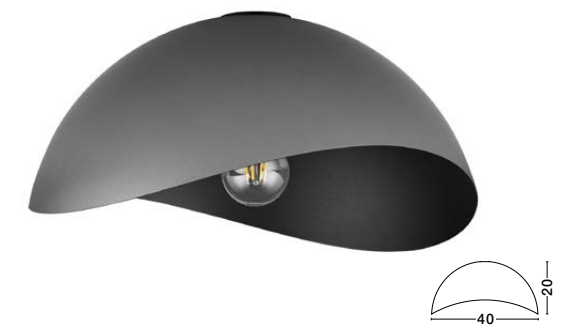

OPSI
— 9695304