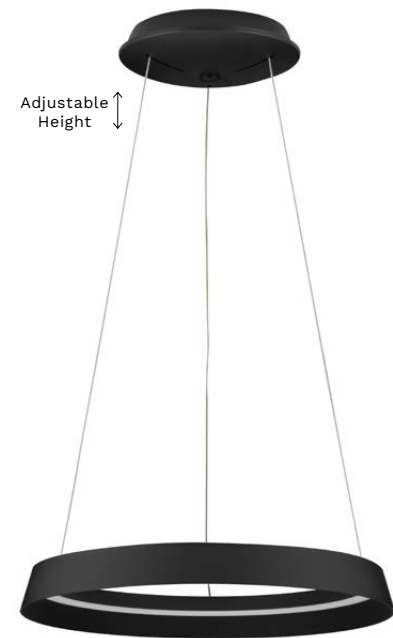

ORMI
— 9030519

ORMI
— 9030519

[Triac Dimmable]
Sandy Black
Aluminium & Acrylic
LED · 38 Watt
220-240Volt
2564Lm · IP20
2700-3000K
CCT Dip Switch

D: 45
H: 150 cm

ORMI
— 9030520

[Triac Dimmable]
Champaign Brown
Aluminium
& Acrylic
LED · 38 Watt
220-240Volt
2564Lm · IP20
2700-3000K
CCT Dip Switch

D: 45
H: 150 cm