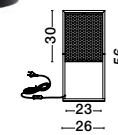

376 | DECORATIVE

ERTO
— 9001118

Sandy Black Steel
& Rattan
LED E27 · 1x12 Watt
100-240 Volt · IP20
BULB EXCLUDED
Cable Length 150 cm
Switch On/Off

—
D: 26
H: 56 cm

ERTO
— 9001119

Sandy Black Steel
& Rattan
LED E27 · 1x12 Watt
100-240 Volt · IP20
BULB EXCLUDED
Cable Length 150 cm
Switch On/Off

—
D: 38
H: 150 cm

DECORATIVE | 377