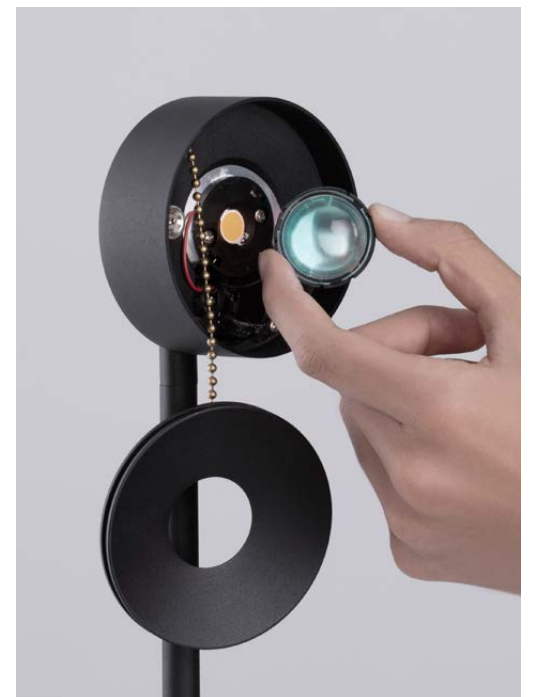

LOGOS
— 9540252

IRIDA
— 9030698

[Dimmable Switch]
Sandy Black
Aluminium,
Stainless Steel
LED · 10 Watt
220-240Volt
700Lm · 3000K
IP20
Cable Length 250 cm
Lens Included

—
D: 20
H: 121 cm

SFERA

— 9540253

Sandy Black
Aluminium & Steel
LED · 6 Watt
220-240 Volt
514Lm · 3000K
IP20
Switch On/Off
Cable Length 150 cm