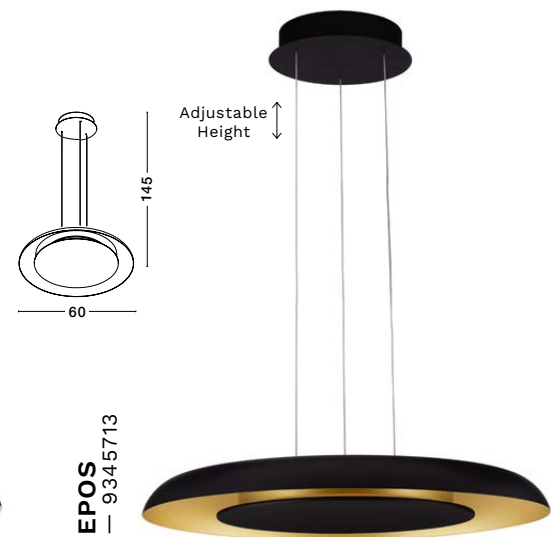

EPOS
— 9345713

EPOS
— 9345708

[Triac Dimmable]
Sandy White
Aluminium
& Acrylic
LED · 24 Watt
220-240Volt
1208Lm · IP20
2700-4000K
CCT Dip Switch

—
D: 40
H: 145 cm

EPOS
— 9345709

[Triac Dimmable]
Sandy Black
& White Aluminium
& Acrylic
LED · 24 Watt
220-240Volt
1208Lm · IP20
2700-4000K
CCT Dip Switch

—
D: 40
H: 145 cm

EPOS
— 9345710

[Triac Dimmable]
Sandy White
Aluminium
& Acrylic
LED · 38 Watt
220-240Volt
2100Lm · IP20
2700-4000K
CCT Dip Switch

—
D: 60
H: 145 cm

EPOS
— 9345711

[Triac Dimmable]
Sandy Black
& White Aluminium
& Acrylic
LED · 38 Watt
220-240Volt
2100Lm · IP20
2700-4000K
CCT Dip Switch

—
D: 60
H: 145 cm

EPOS
— 9345712

[Triac Dimmable]
Sandy Black
& Brushed Gold
Aluminium
& Acrylic
LED · 24 Watt
220-240Volt
1208Lm · IP20
2700-4000K
CCT Dip Switch

—
D: 40
H: 145 cm

EPOS
— 9345713

[Triac Dimmable]
Sandy Black
& Brushed Gold
Aluminium
& Acrylic
LED · 38 Watt
220-240Volt
2100Lm · IP20
2700-4000K
CCT Dip Switch

—
D: 60
H: 145 cm