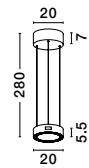

AFI
— 9870016

[Dimmable With Sensor]
Black Aluminium
& Steel
Fingerprint
Resistant Paint
LED · 24 Watt
220-240 Volt
1712Lm · 3000K
IP20

LIGHT UP & DOWN

—
D: 20
H: 280 cm