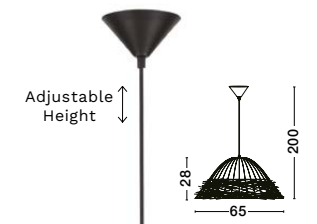

NATU
— 9586513

Natural Seagrass
Black Fabric Wire
& Base
LED E27 · 1x12 Watt
100-240 Volt
IP20

BULB EXCLUDED

D: 86
H¹: 30
H²: 200 cm

NATU
— 9586515

Natural Seagrass
Black Fabric Wire
& Base
LED E27 · 1x12 Watt
100-240 Volt
IP20

BULB EXCLUDED

D: 65
H¹: 28
H²: 200 cm

NATU
— 9586513