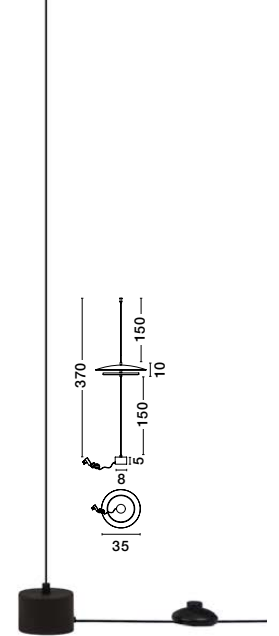

[Triac Dimmable]
Sandy White
& Chrome Mirror
Aluminium
LED · 21 Watt
220-240Volt
918Lm · 3000K
IP20
—
D: 35
H: 120 cm

OLOS
— 9580701

[Triac Dimmable]
Sandy White
& Chrome Mirror
Aluminium
LED · 21 Watt
220-240Volt
918Lm · 3000K
IP20
—
D: 35
H: 330 cm

OLOS
— 9580702

[Touch Dimmable]
Sandy White
& Chrome Mirror
Aluminium
LED · 21 Watt
220-240Volt
918Lm · 3000K
IP20
Switch On/Off
—
D: 35
W: 10
H: 370 cm

OLOS
— 9580703

[Triac Dimmable]
Sandy White
& Chrome Mirror
Aluminium
LED · 37 Watt
220-240Volt
1786Lm · 3000K
IP20
—
D: 50
H: 120 cm