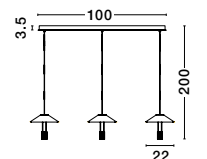

ANAFI
— 9695275

Sandy Black Steel
& Aluminium
Clear Frosted Acrylic
LED · 8 Watt
220-240Volt
395Lm · 3000K
IP20
—
D: 22
H: 210 cm

ANAFI
— 9695276

Sandy Black Steel
& Aluminium
Clear Frosted Acrylic
LED · 8 Watt
220-240Volt
395Lm · 3000K
IP20
—
D: 22
H: 210 cm

ANAFI
— 9695277

Sandy Black Steel
& Aluminium
Clear Frosted Acrylic
LED · 24 Watt
220-240Volt
1185Lm · 3000K
IP20
—
L: 100
W: 22
H: 200 cm