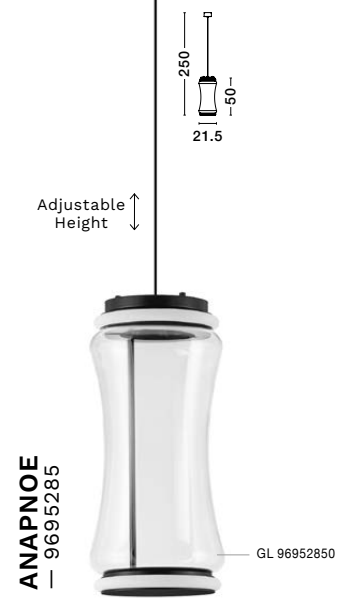

ANAPNOE
— 9695283

[Touch / Switch
Dimmable]
Matt Black Steel
& Aluminium
Clear Glass
LED · 46 Watt
220-240Volt
965Lm · 3000K
IP20
—
D: 30
H: 157 cm

ANAPNOE
— 9695284

[Triac Dimmable]
Matt Black Steel
& Aluminium
Clear Glass
LED · 37 Watt
220-240Volt
888Lm · 3000K
IP20
—
D: 21.5
H₁: 113
H₂: 340 cm

ANAPNOE
— 9695285

[Motion Sensor
Dimmable]
Matt Black Steel
& Aluminium
Clear Glass
LED · 21 Watt
220-240Volt
567Lm · 3000K
IP20
—
D: 21.5
H₁: 50
H₂: 250 cm